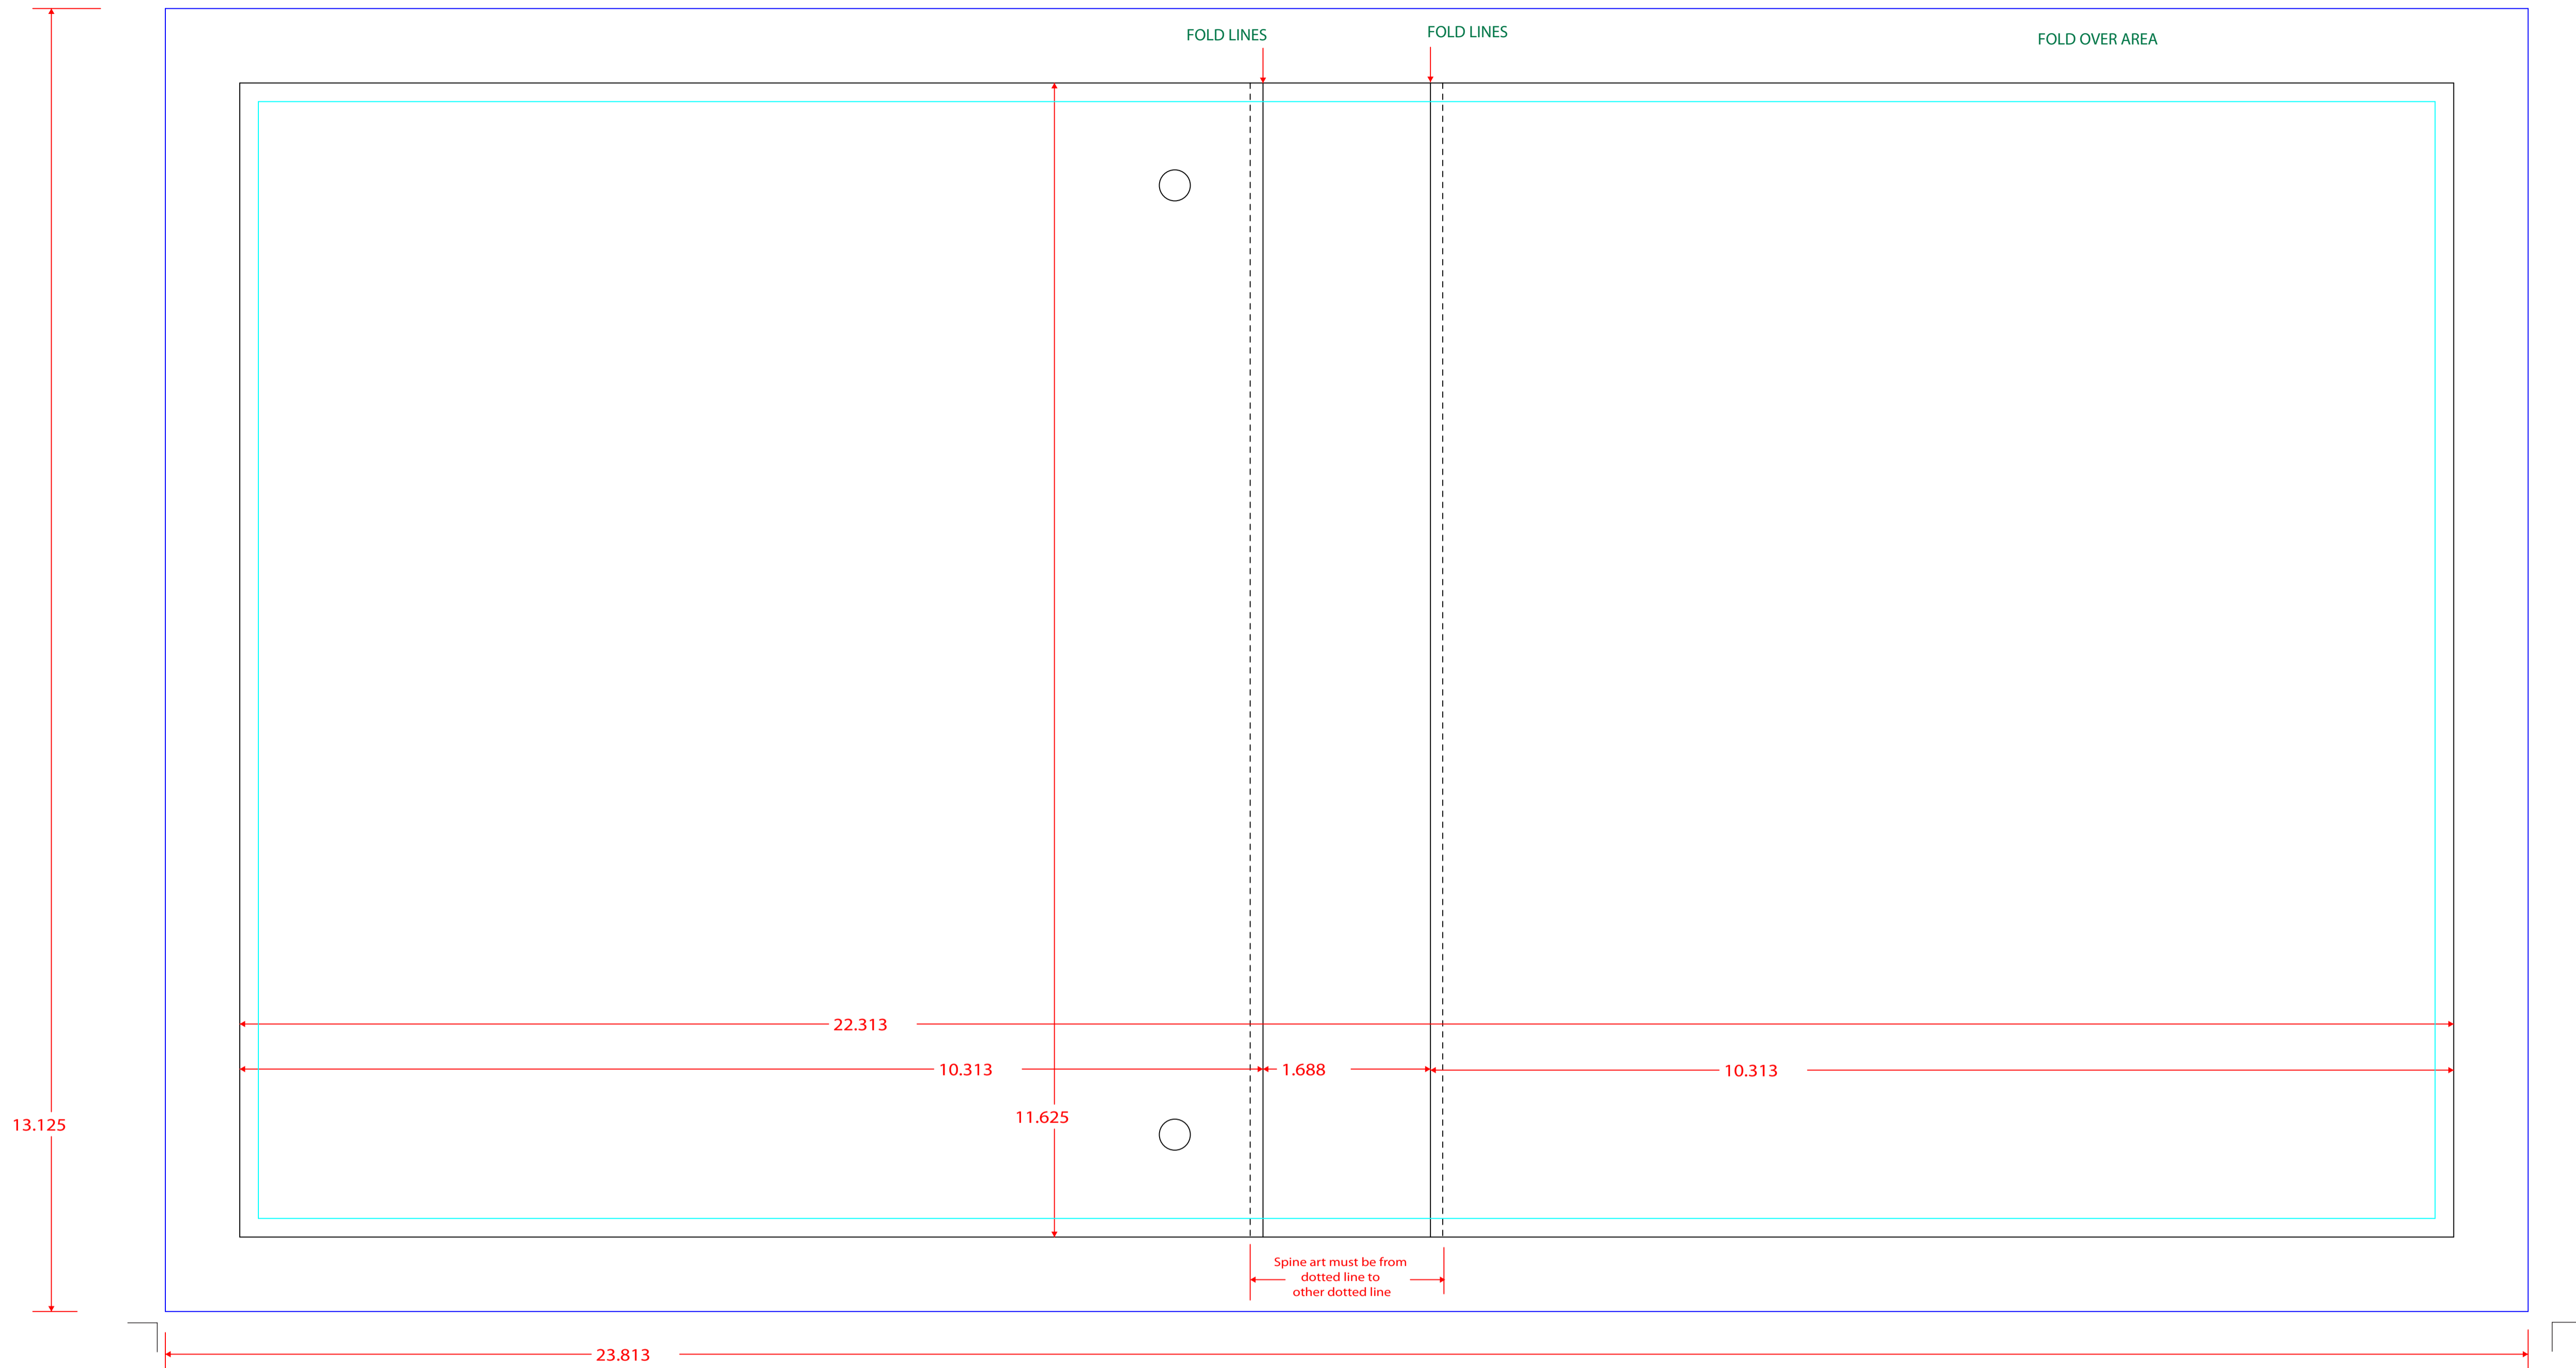

Bleeds should extend .125" beyond the outer edges of the cover material

**ART PREPARATION GUIDELINES:**

- Preferred format: Adobe Illustrator
- Provide Native Art file AND .pdf file
- Convert all live text to outlines
- Provide PMS colors if applicable
- Bleeds must extend 1/8" beyond cover material size
- Place art on the ART layer
- Please note that adjustments to artwork may incur additional art composition charges