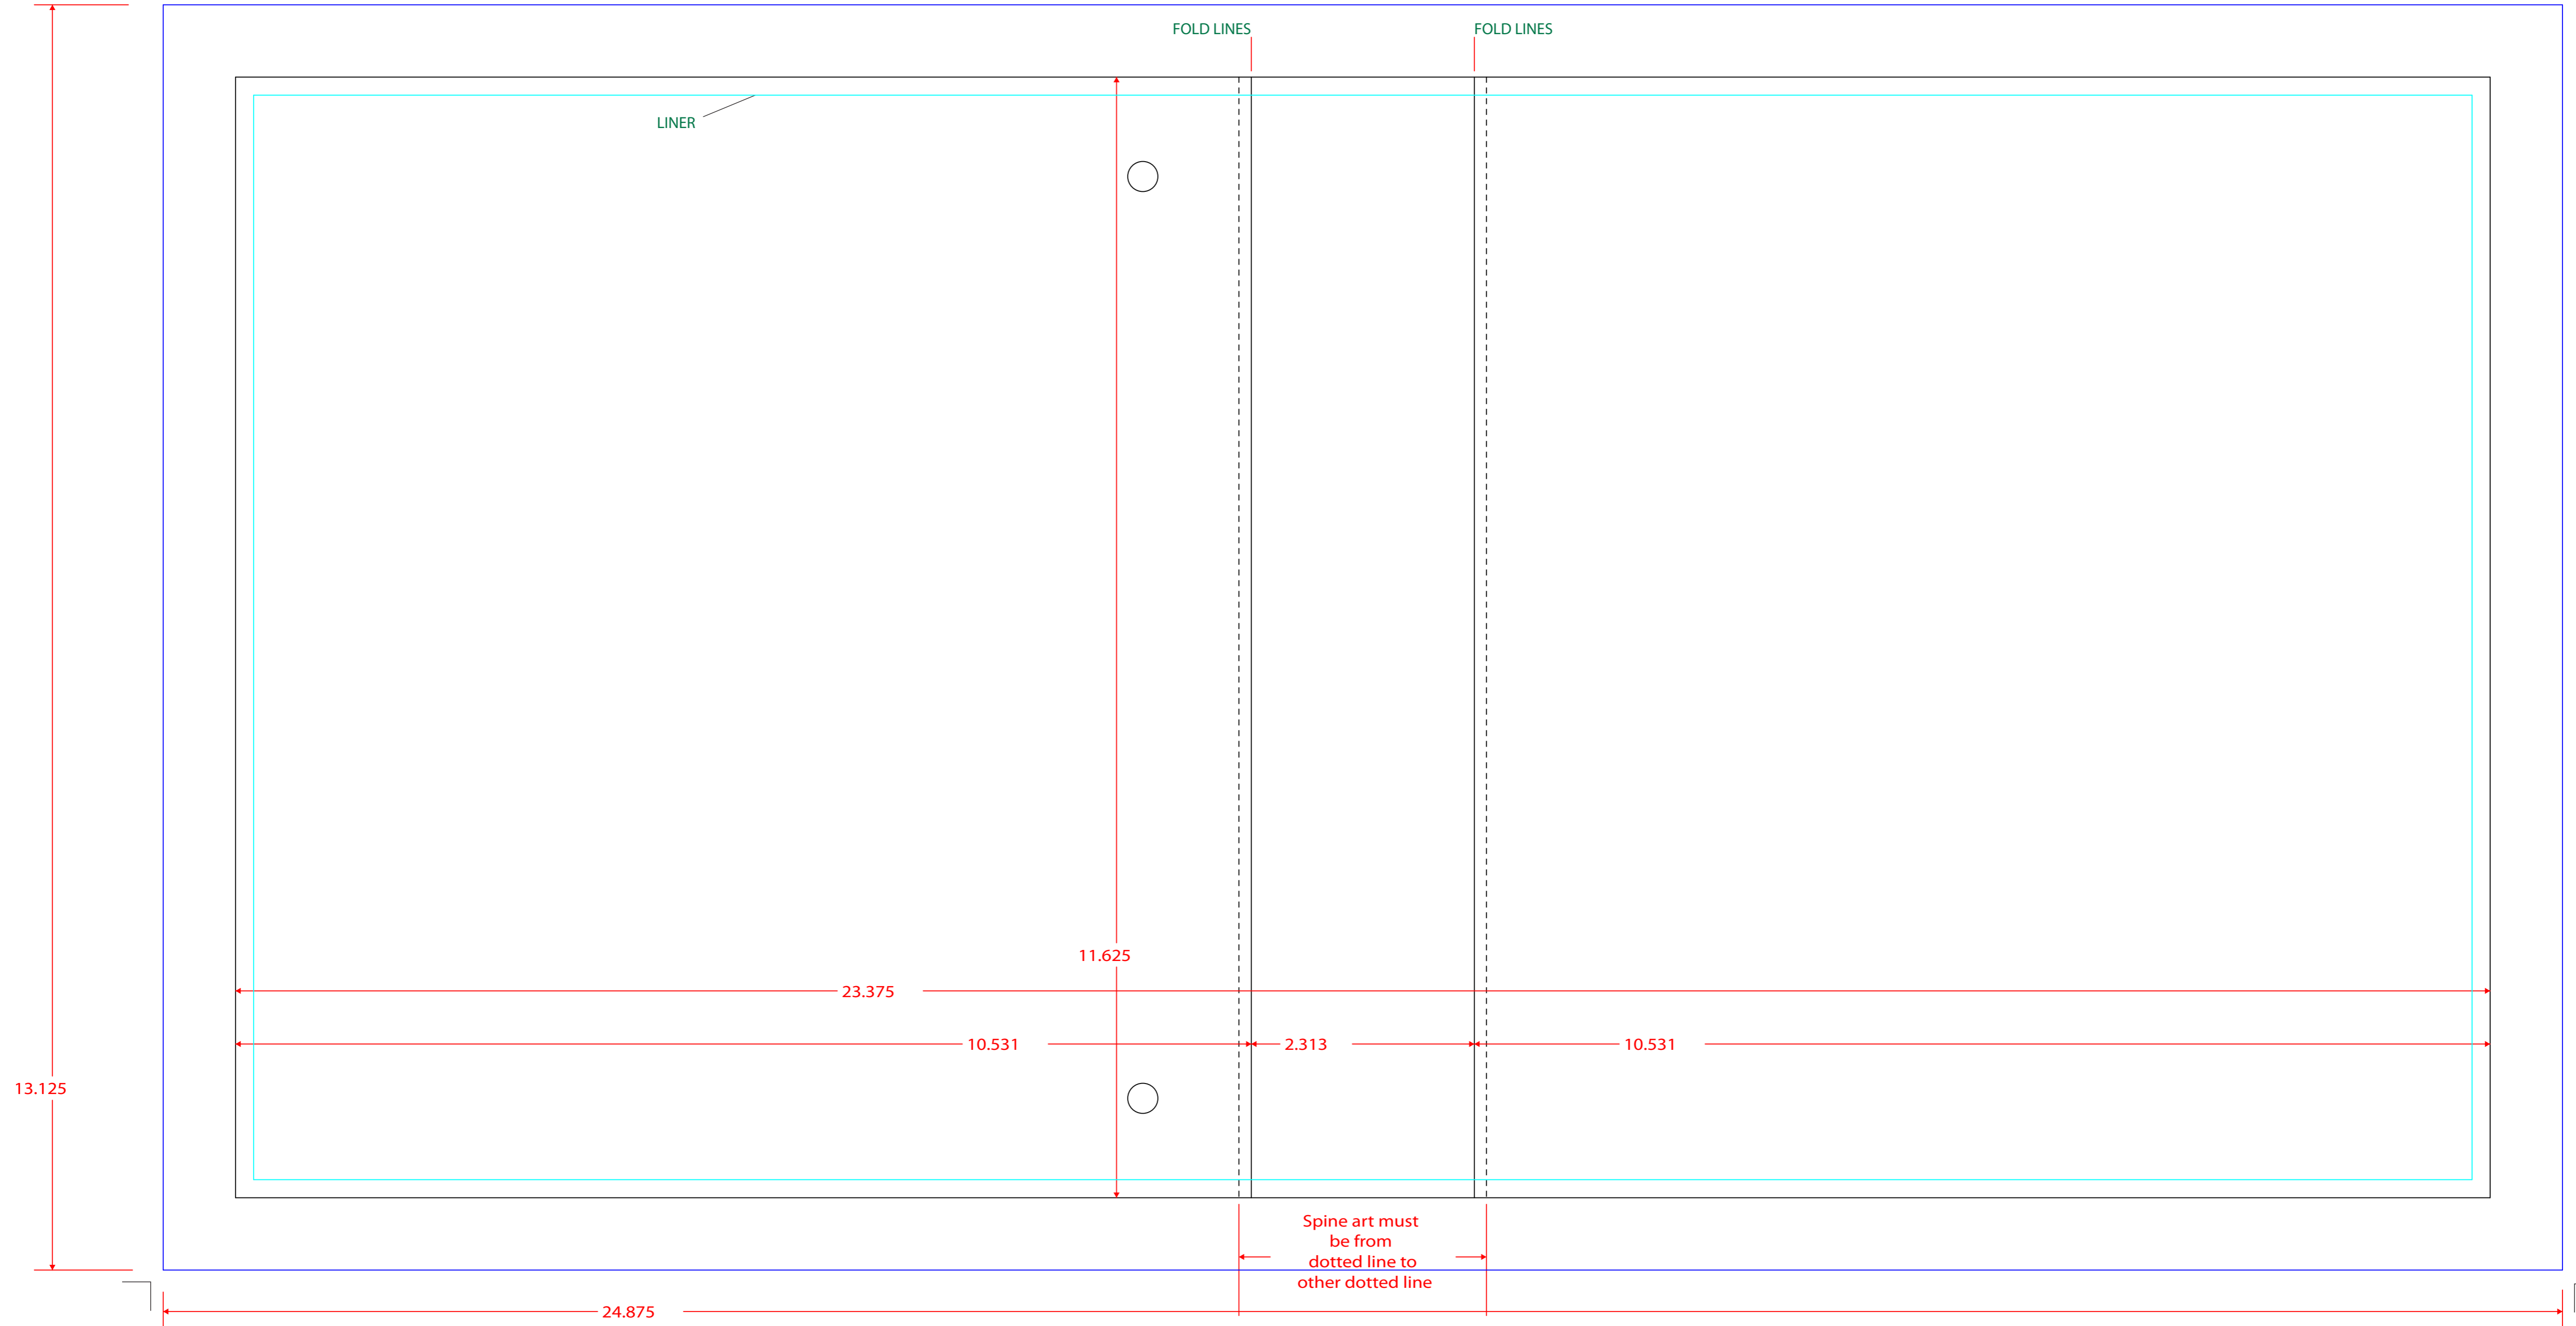

Bleeds should extend .125" beyond the outer edges of the cover material

**ART PREPARATION GUIDELINES:**

- Preferred format: Adobe Illustrator
- Provide Native Art file AND .pdf file
- Convert all live text to outlines
- Provide PMS colors if applicable
- Bleeds must extend 1/8" beyond cover material size
- Place art on the ART layer
- Please note that adjustments to artwork may incur additional art composition charges