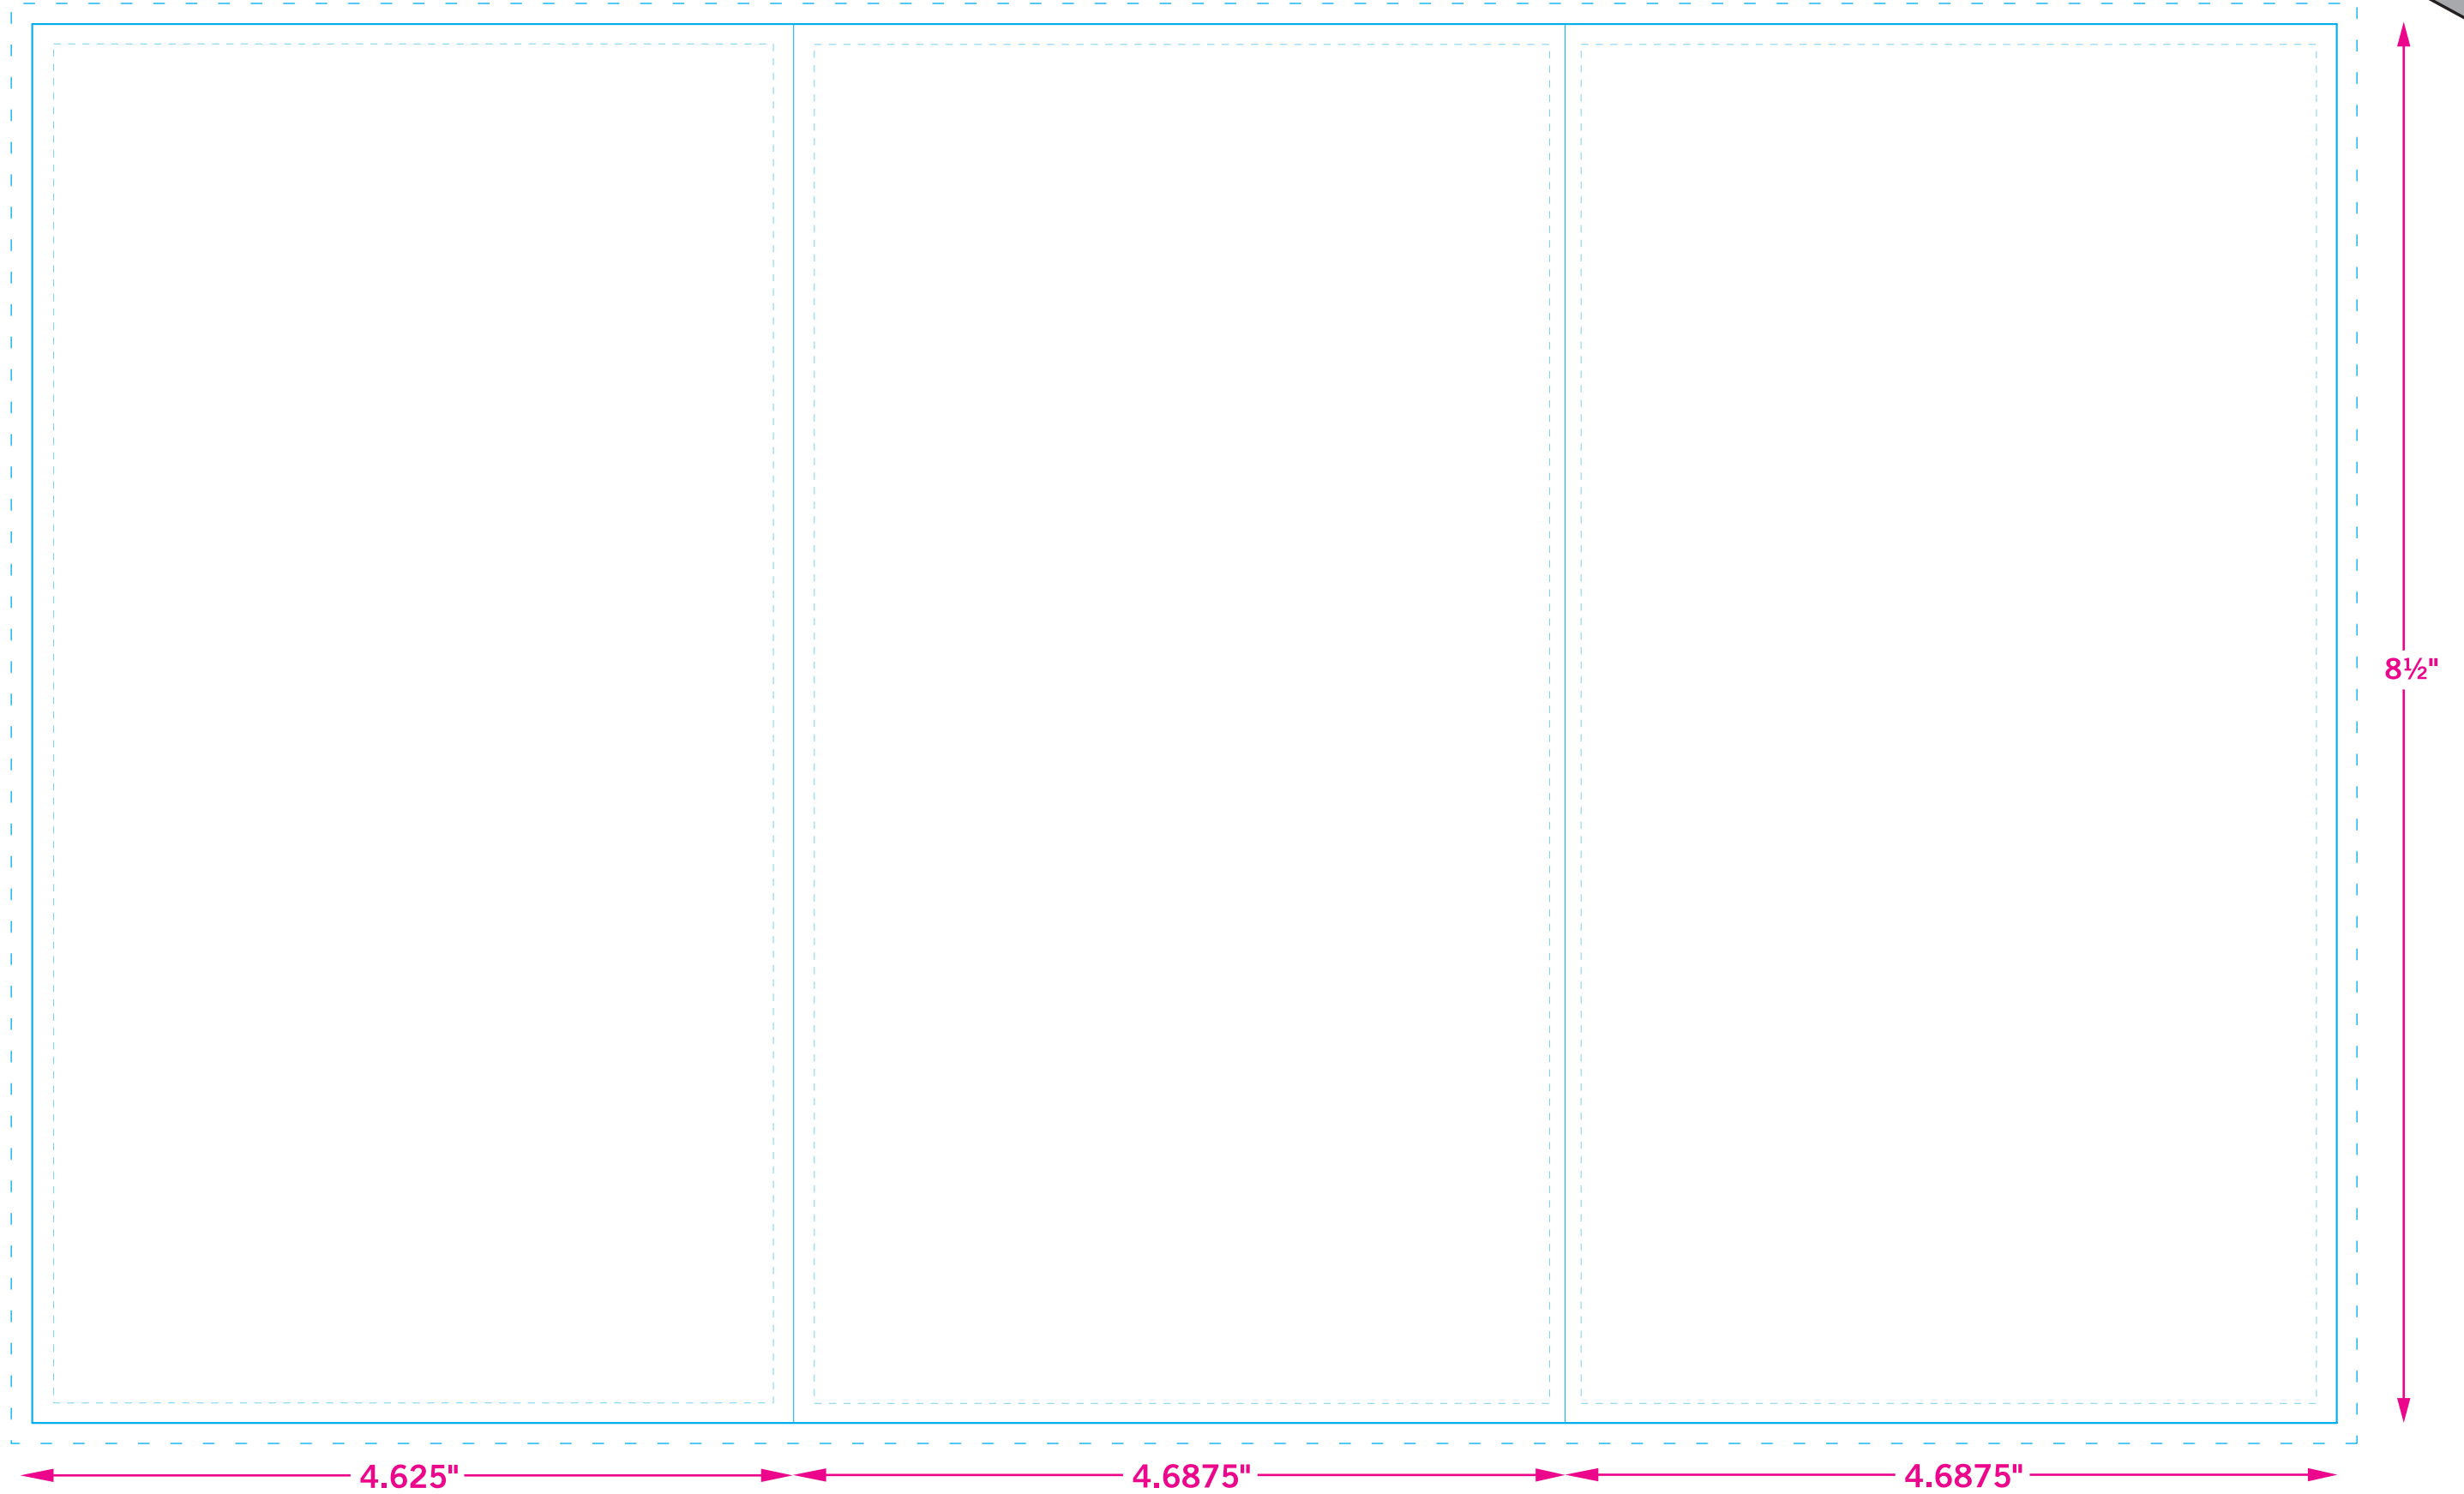

FRONT SIDE OF PRINTED SHEET

8½" x 14" Tri-Fold Brochure

- Bleed: 1/8" past trim edge.
- Safety: Keep text 1/8" away from final trim

This panel folds to inside

Back Cover

Outside Front Cover

2ND SIDE OF PRINTED SHEET

INSIDE of Front Cover

INSIDE of Back Cover

INSIDE of panel that folds to inside