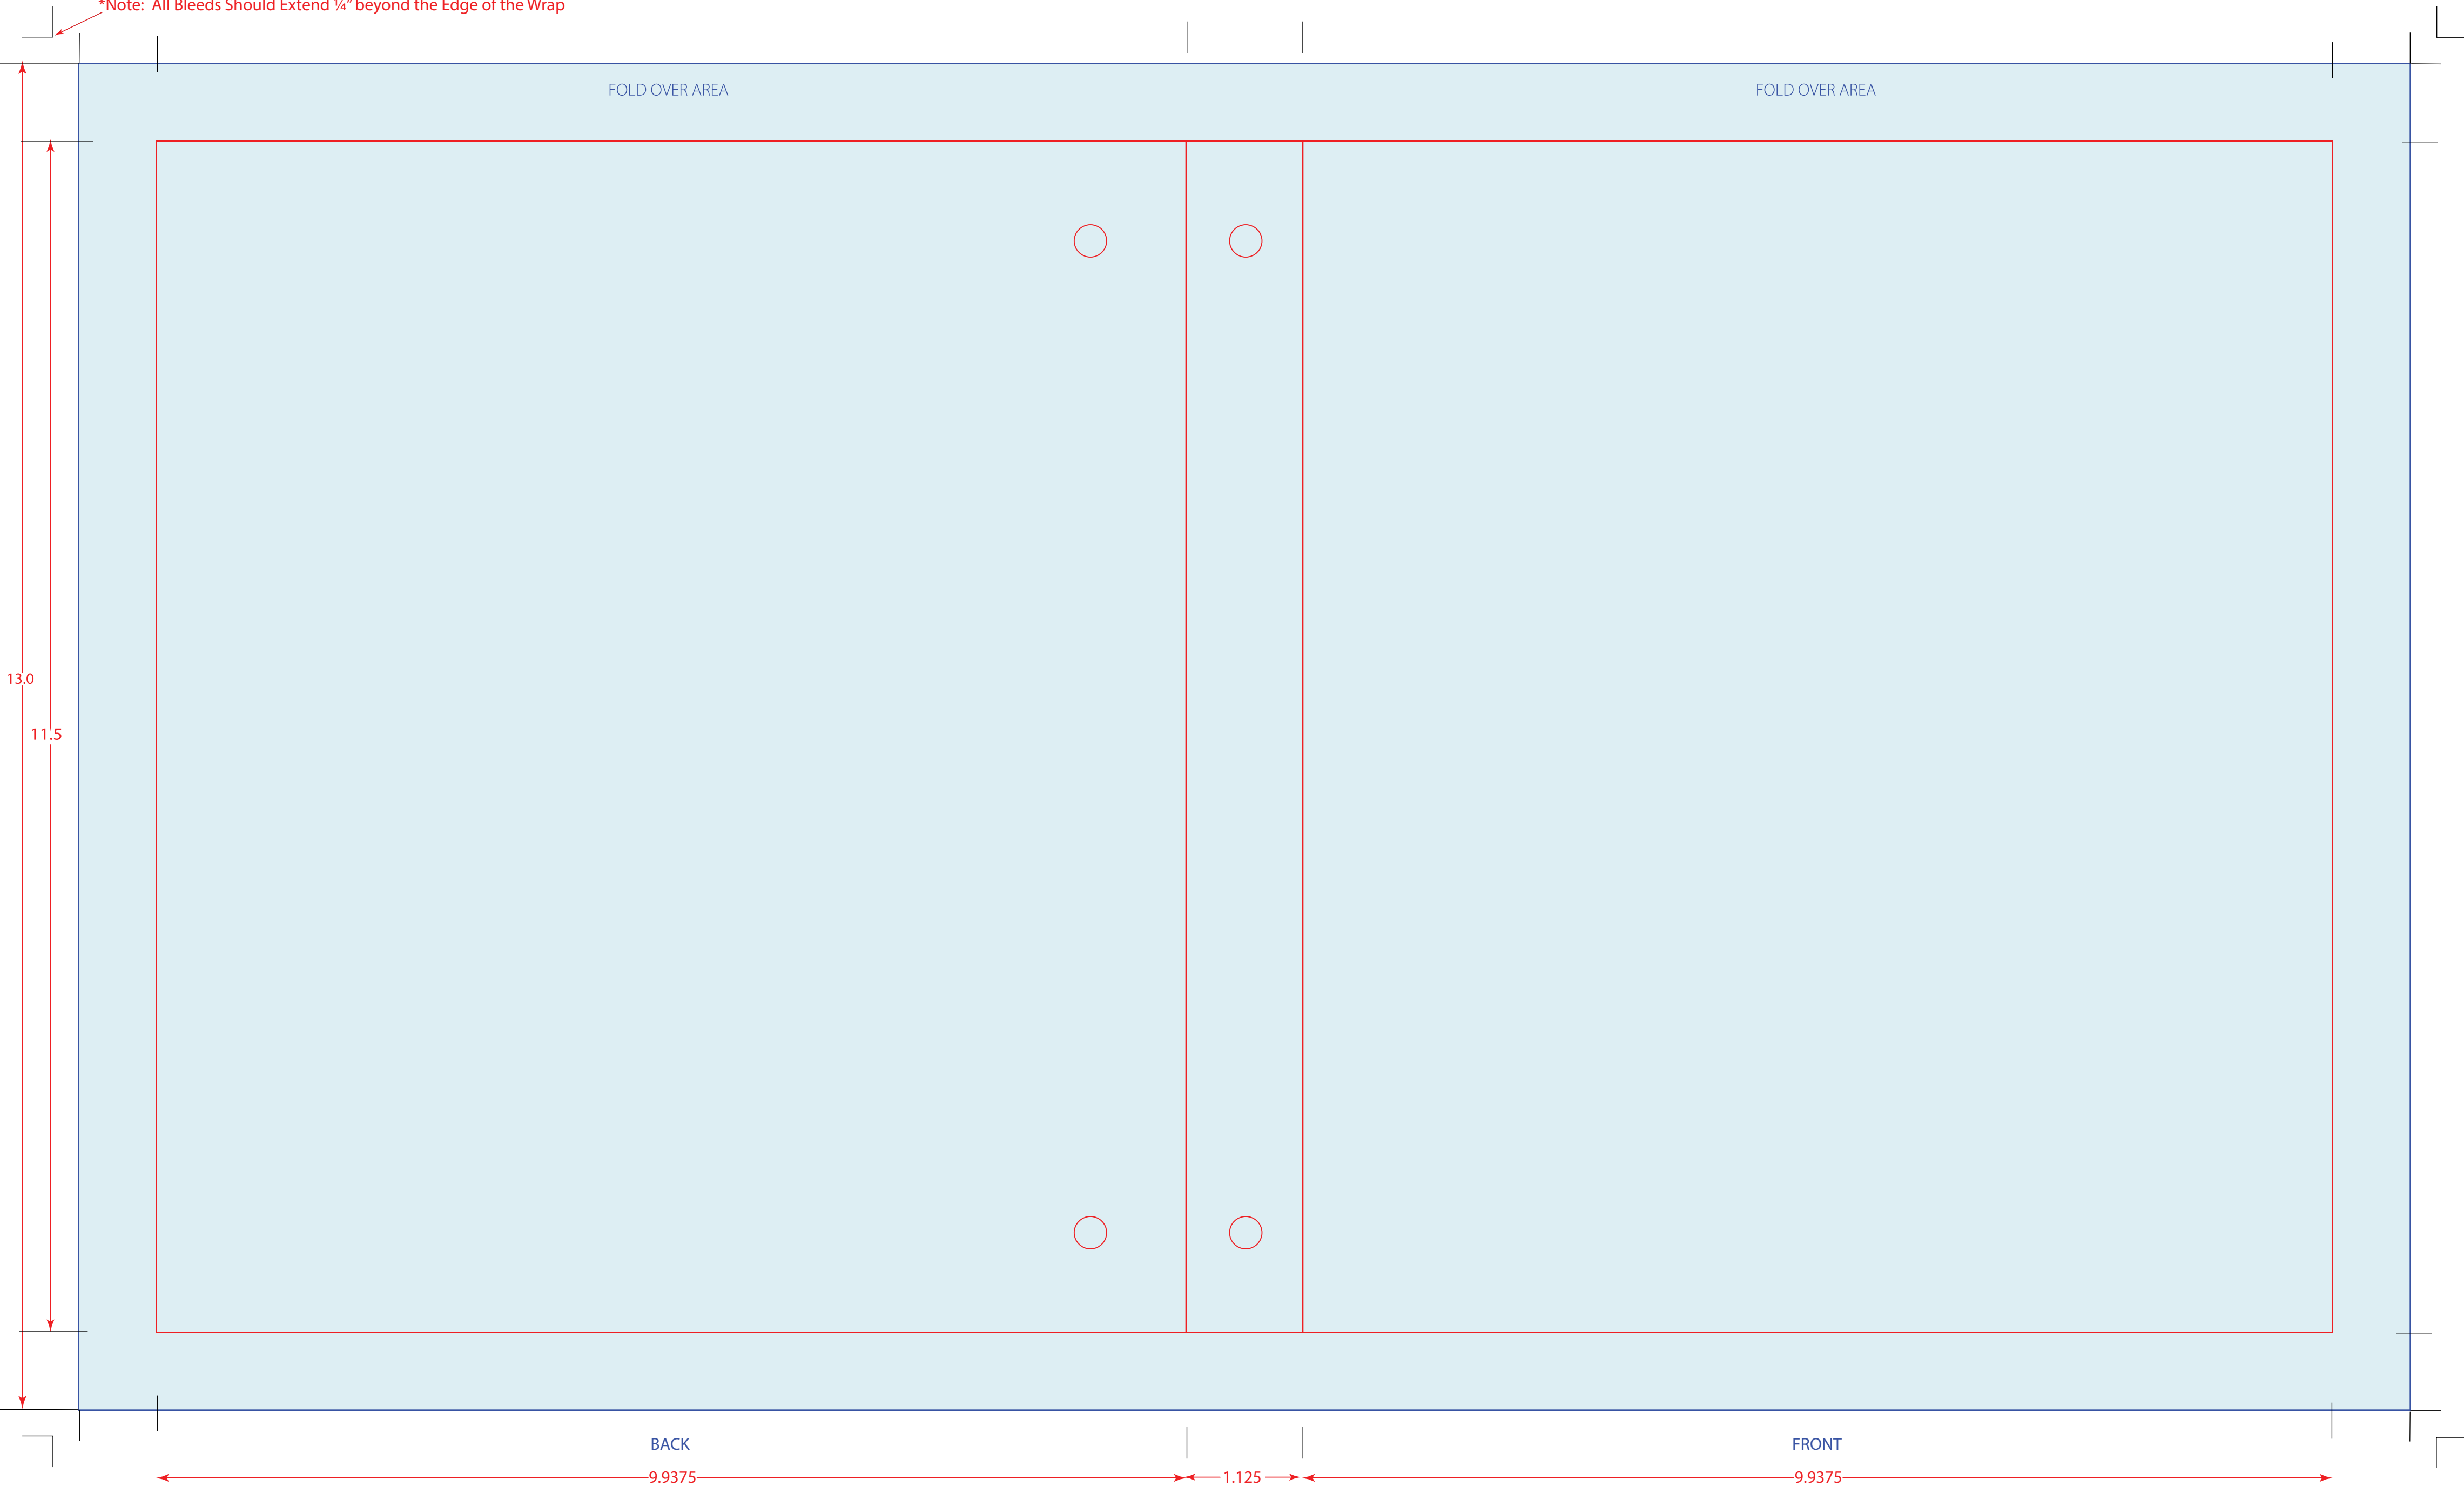

*Note: All Bleeds Should Extend 1/4" beyond the Edge of the Wrap

FOLD OVER AREA

FOLD OVER AREA

BACK

FRONT

9.9375

1.125

9.9375

EURO HINGE TURNED EDGE
1/2" CAPACITY FOR 11 X 8 1/2
+ 1/2" INDEX ALLOWANCE

FINISHED TRIM FOR WRAP: 13 x 22.5"
FINISHED TRIM FOR LINER: 11.125 x 20.625"
BOARD: 11.5 x 21"

——— Template
- - - - - Liner

When working in Adobe Illustrator
Place artwork on "YOUR ART HERE" layer
Turned edge layer optional for art