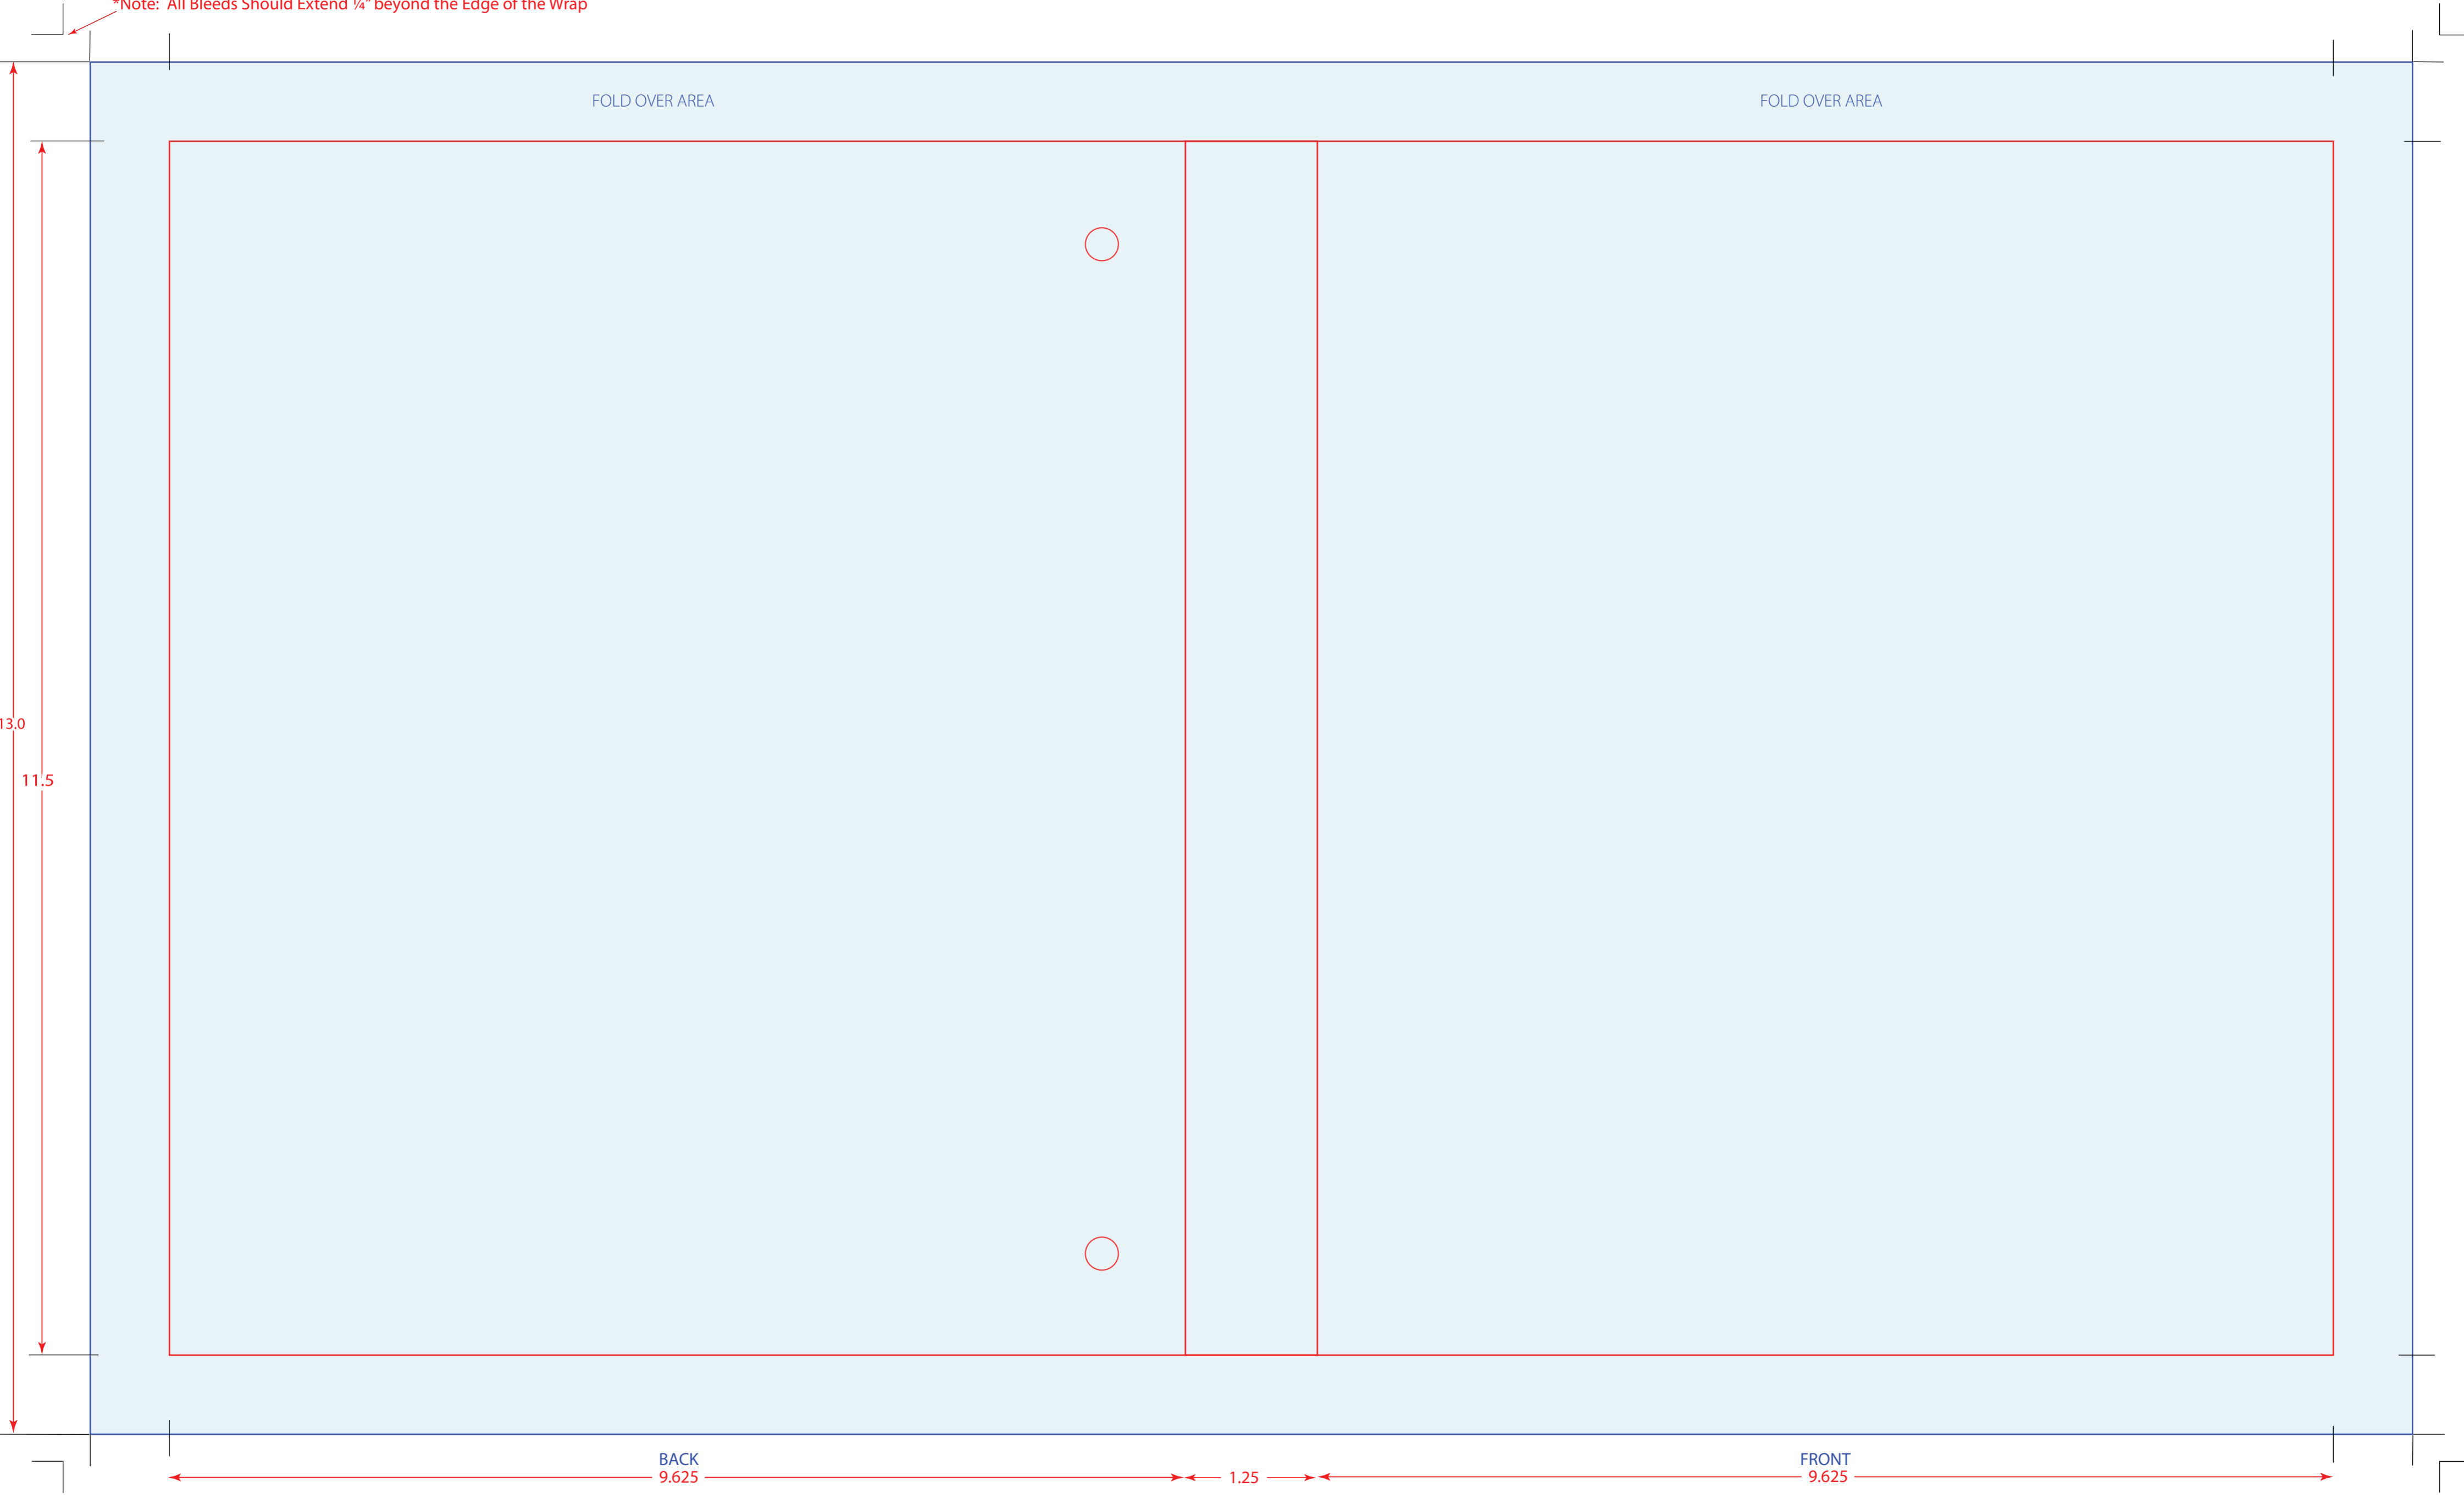

*Note: All Bleeds Should Extend 1/4" beyond the Edge of the Wrap

FOLD OVER AREA

FOLD OVER AREA

13.0

11.5

BACK
9.625

1.25

FRONT
9.625

EURO HINGE TURNED
EDGE BINDER DIMENSION
3/4" ANGLE D

FINISHED TRIM FOR WRAP: 13 x 22"
FINISHED TRIM FOR LINER: 11.125 x 20.125"
BOARD: 11.5 x 20.5"

— Template
- - - - - Liner

When working in Adobe Illustrator
Place artwork on "YOUR ART HERE" layer
Turned edge layer optional for art