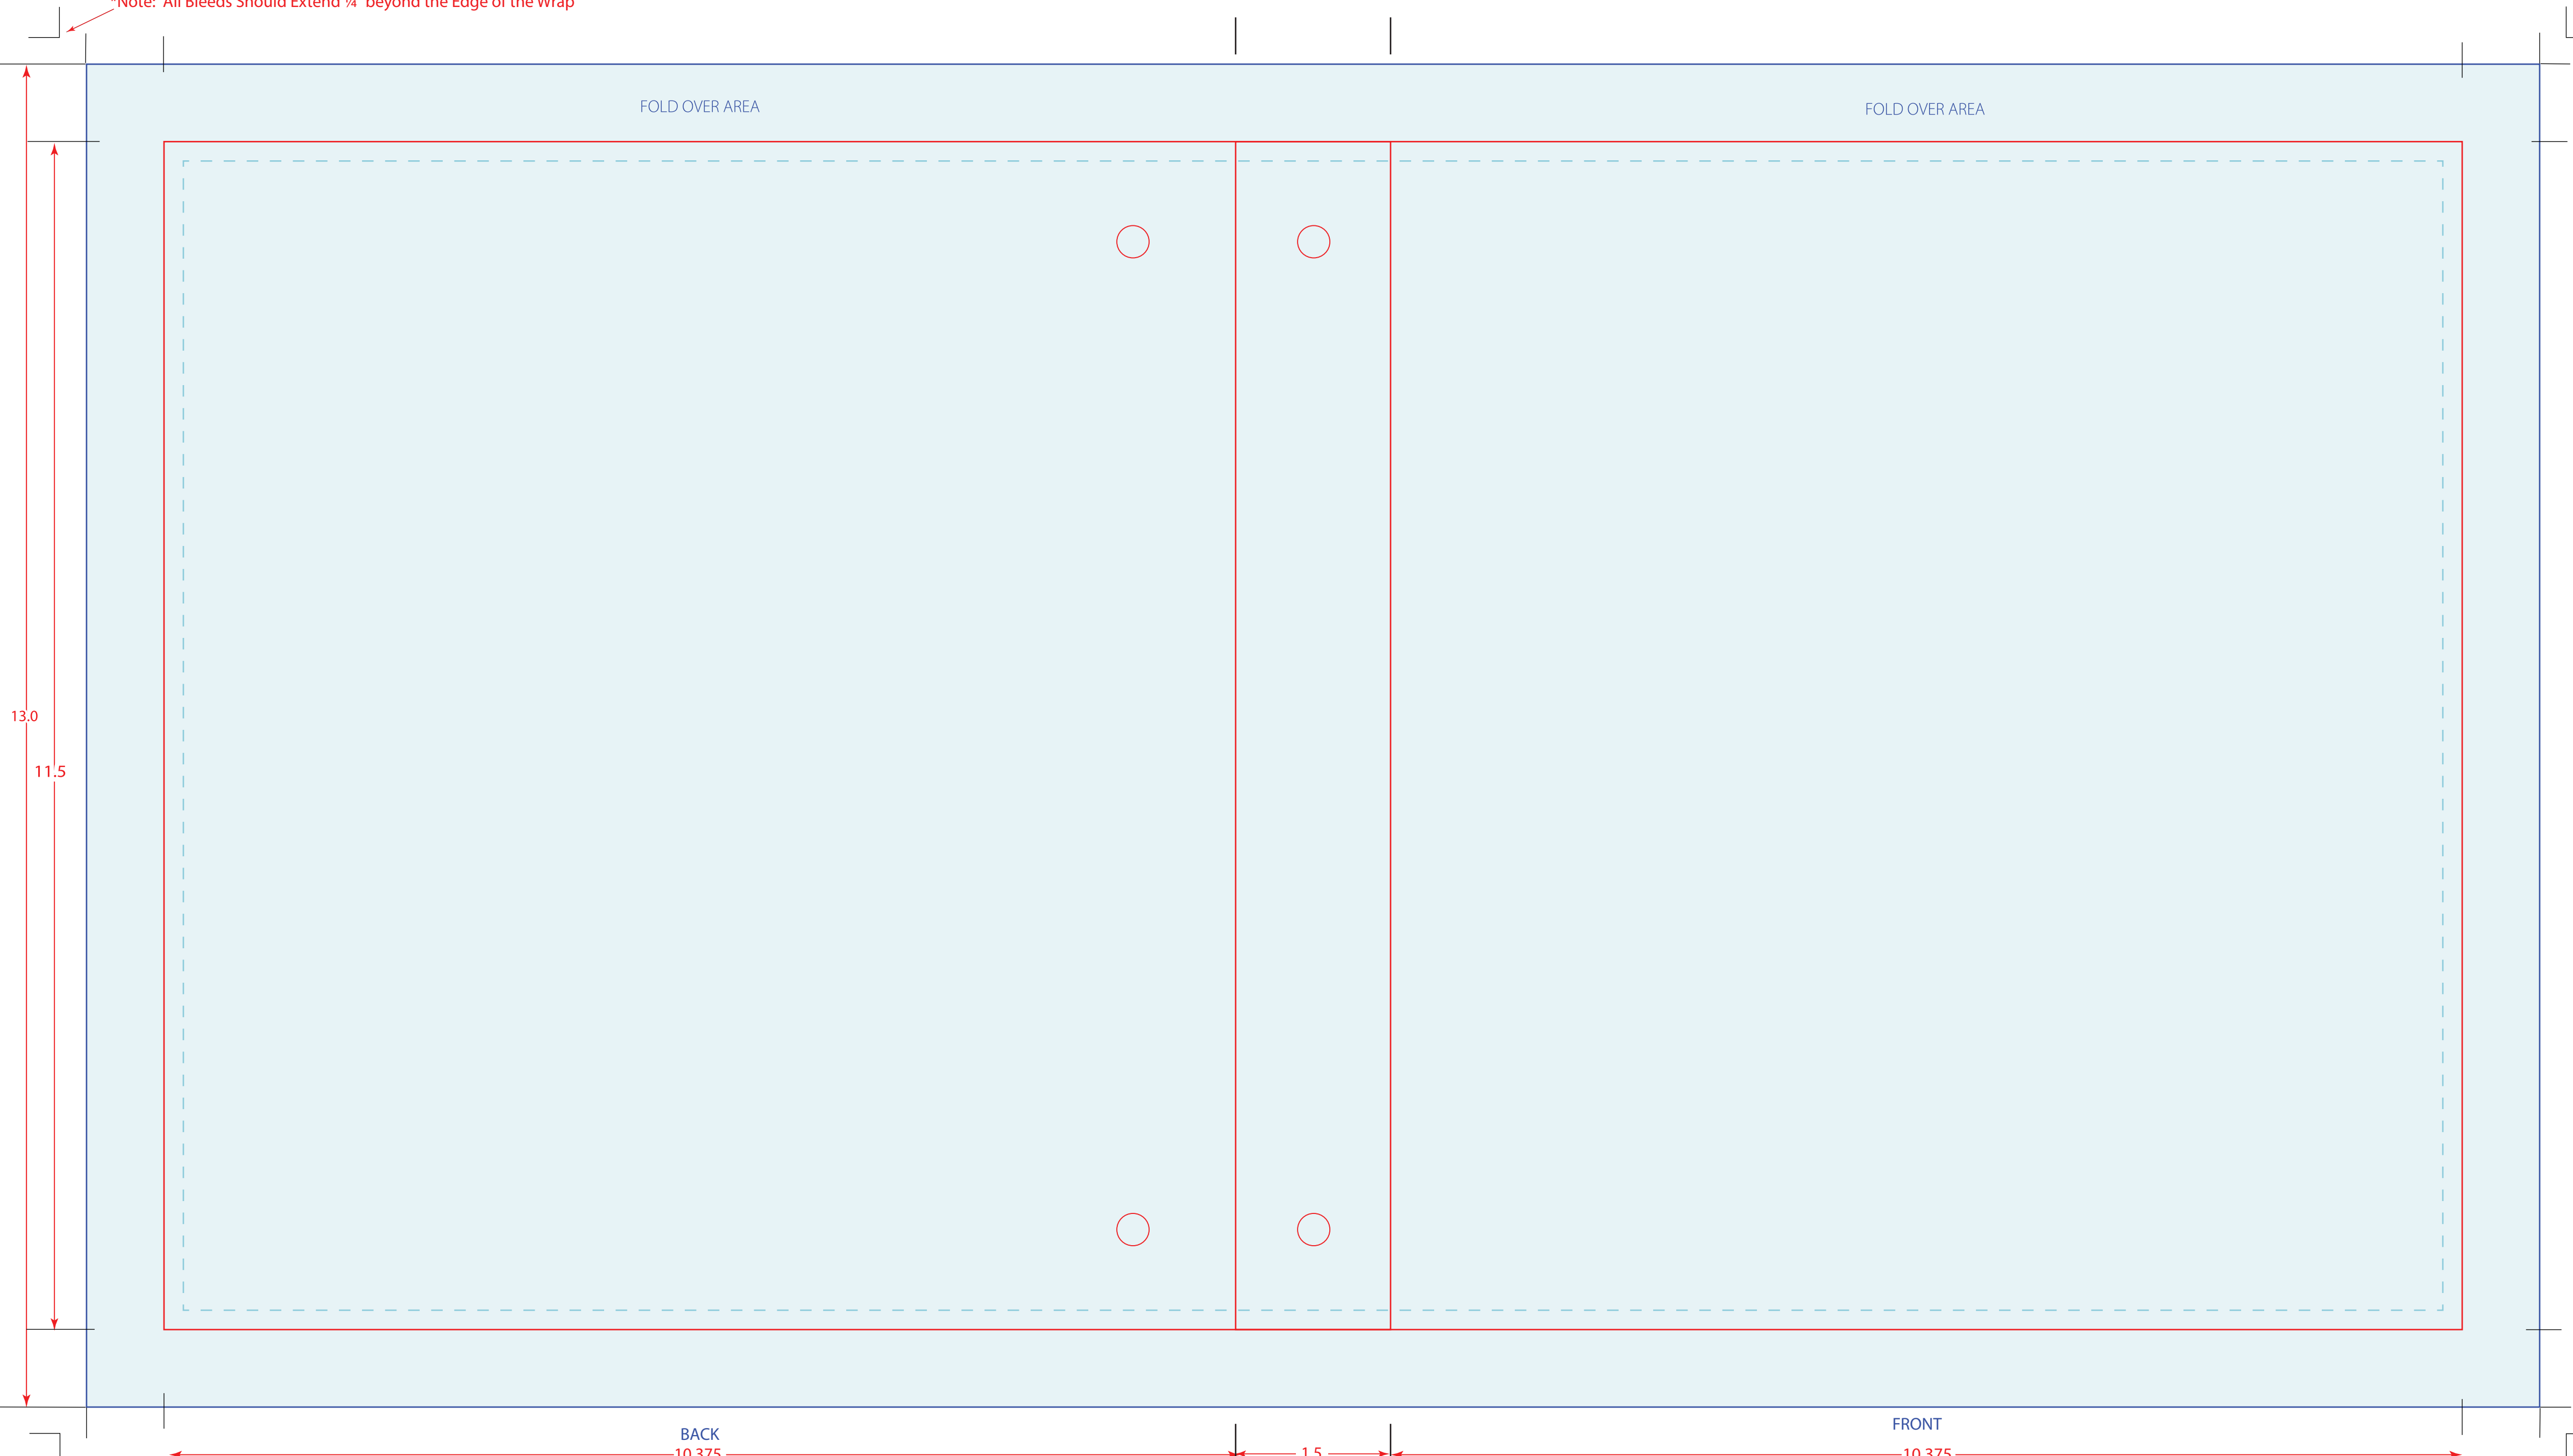

EURO HINGE TE 1in ROUND CAP

*Note: All Bleeds Should Extend 1/4" beyond the Edge of the Wrap

FOLD OVER AREA

FOLD OVER AREA

13.0

11.5

BACK

10.375

1.5

FRONT

10.375

EURO HINGE TURNED EDGE
BINDER DIMENSION
1" CAPACITY

FINISHED TRIM FOR WRAP: 13 x 23.75"
FINISHED TRIM FOR LINER: 11.125 x 21.875"
BOARD: 11.5 x 22.25"

— Template
- - - - - Liner

When working in Adobe Illustrator
Place artwork on "YOUR ART HERE" layer
Turned edge layer optional for art