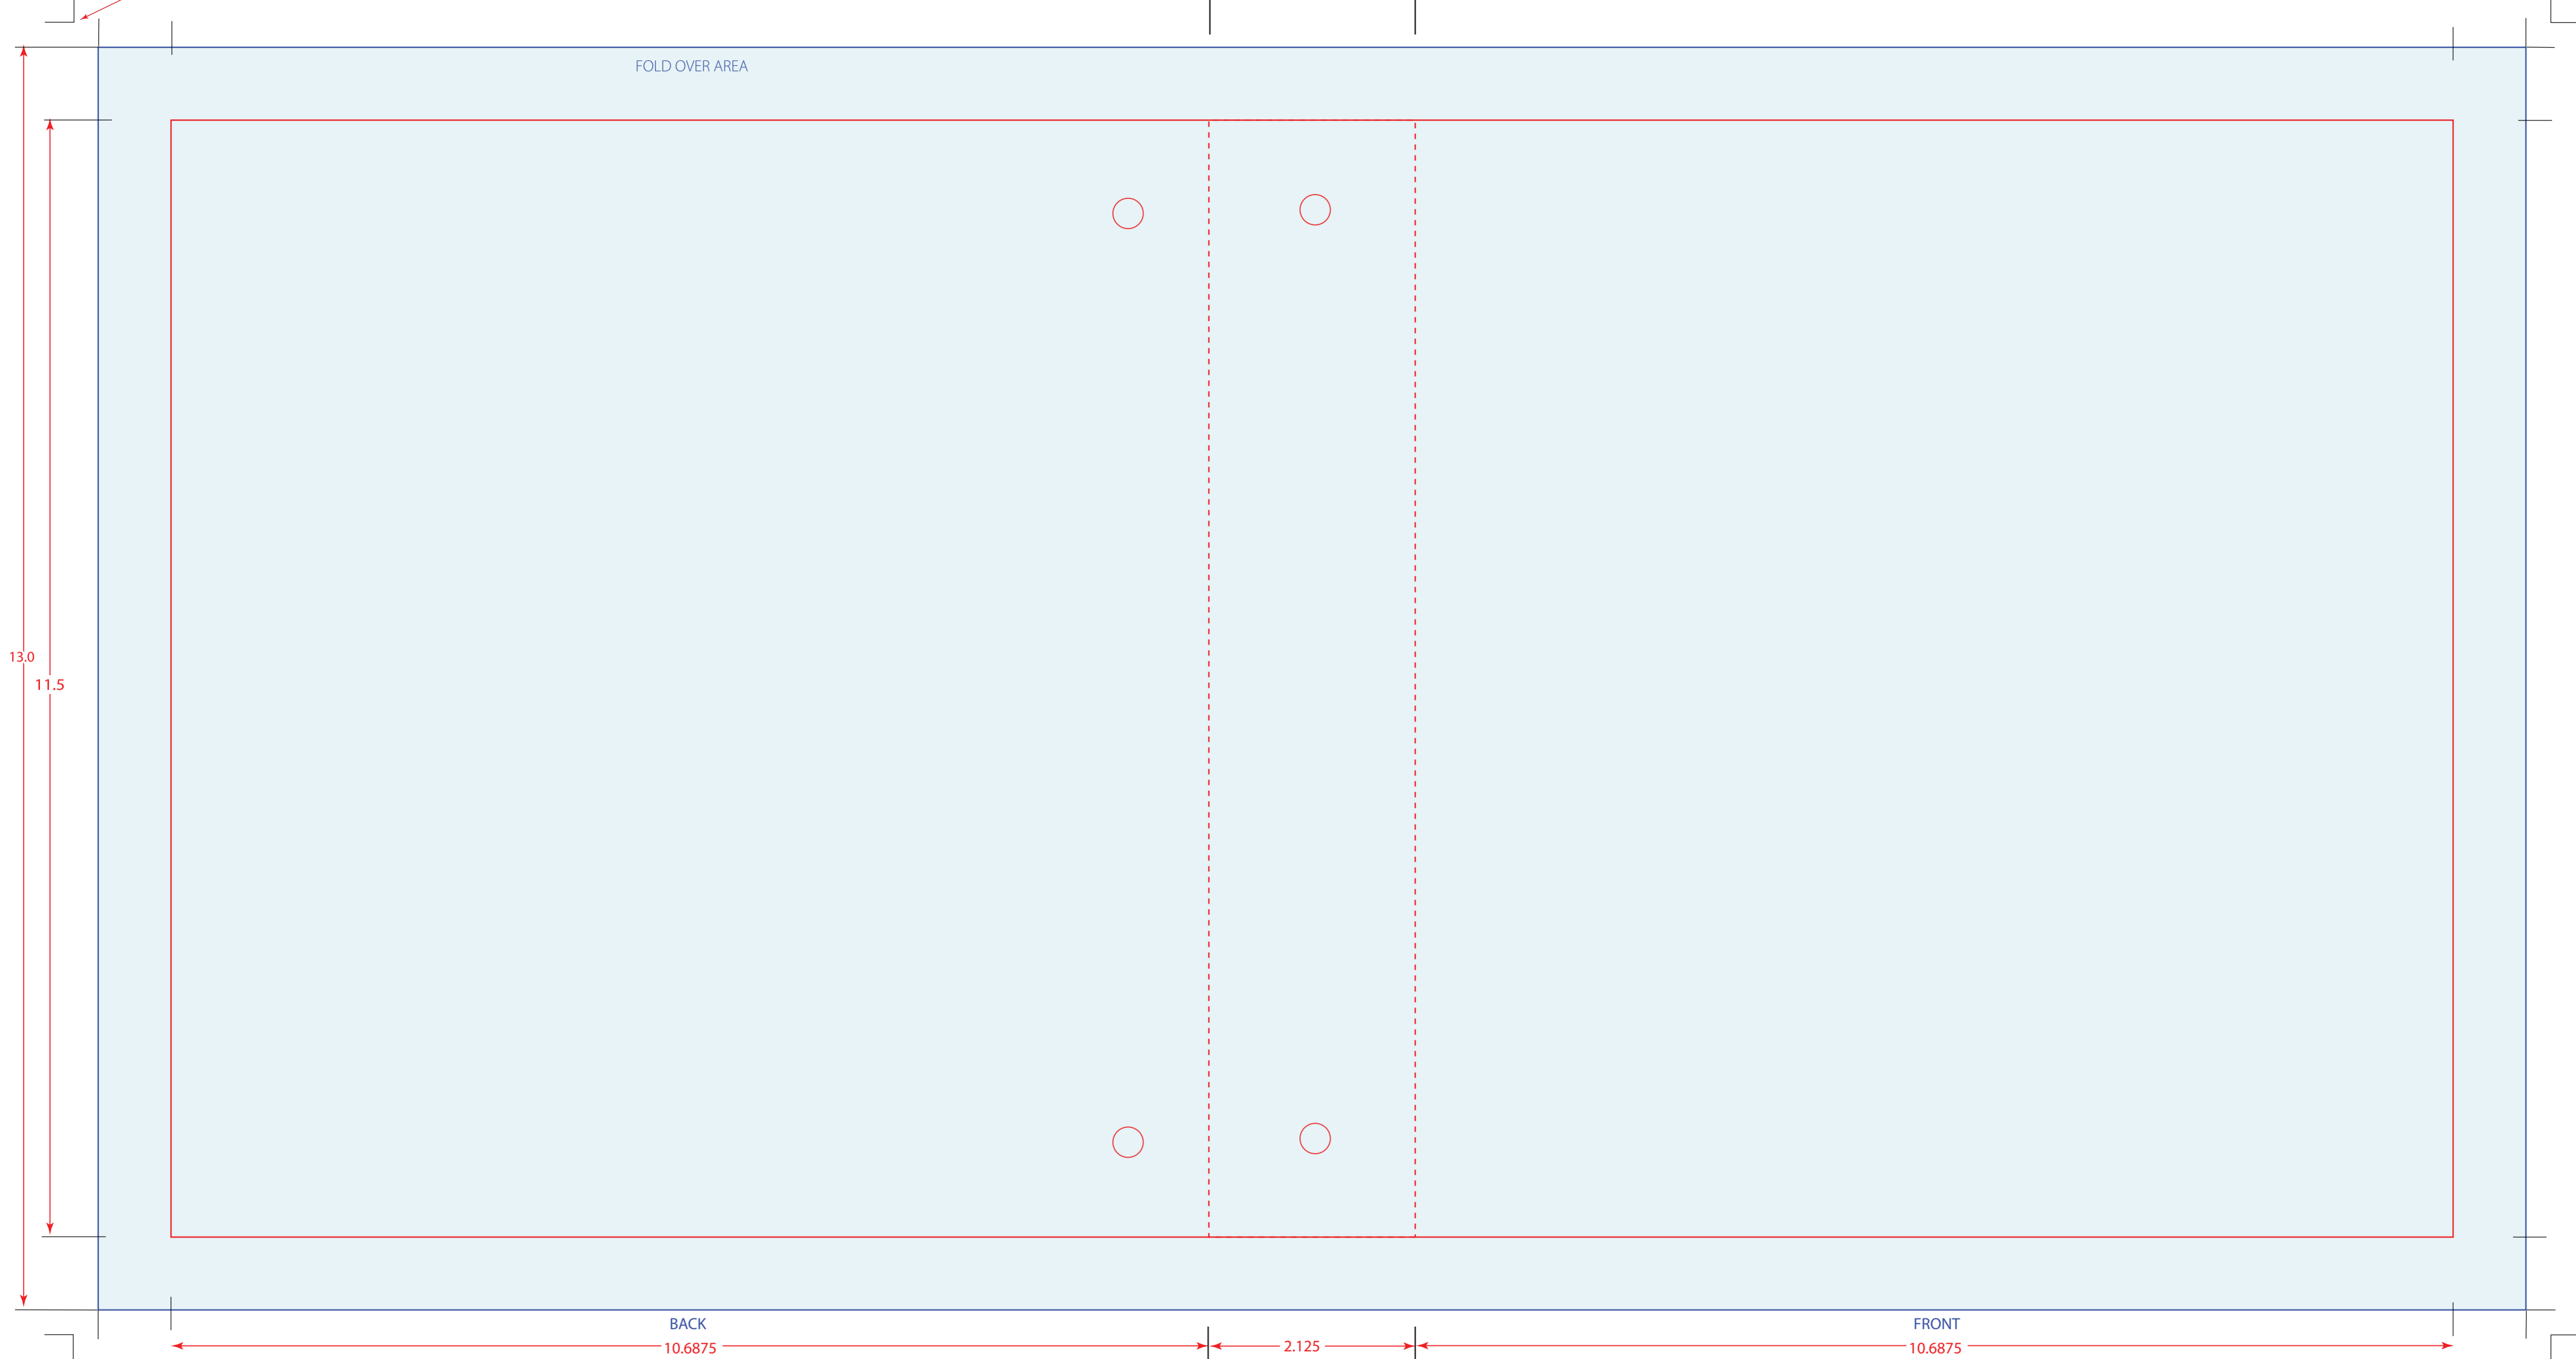

EURO HINGETE 1in ROUND RING

\*Note: All Bleeds Should Extend 1/4" beyond the Edge of the Wrap

FOLD OVER AREA

EURO HINGE TURNED EDGE  
BINDER DIMENSION  
1.5 ROUND RING

FINISHED TRIM FOR WRAP: 13 x 25"  
FINISHED TRIM FOR LINER: 11.125 x 23.125"  
BOARD: 11.5 x 23.5"

— Template  
- - - - - Liner

When working in Adobe Illustrator  
Place artwork on "YOUR ART HERE" layer  
Turned edge layer optional for art