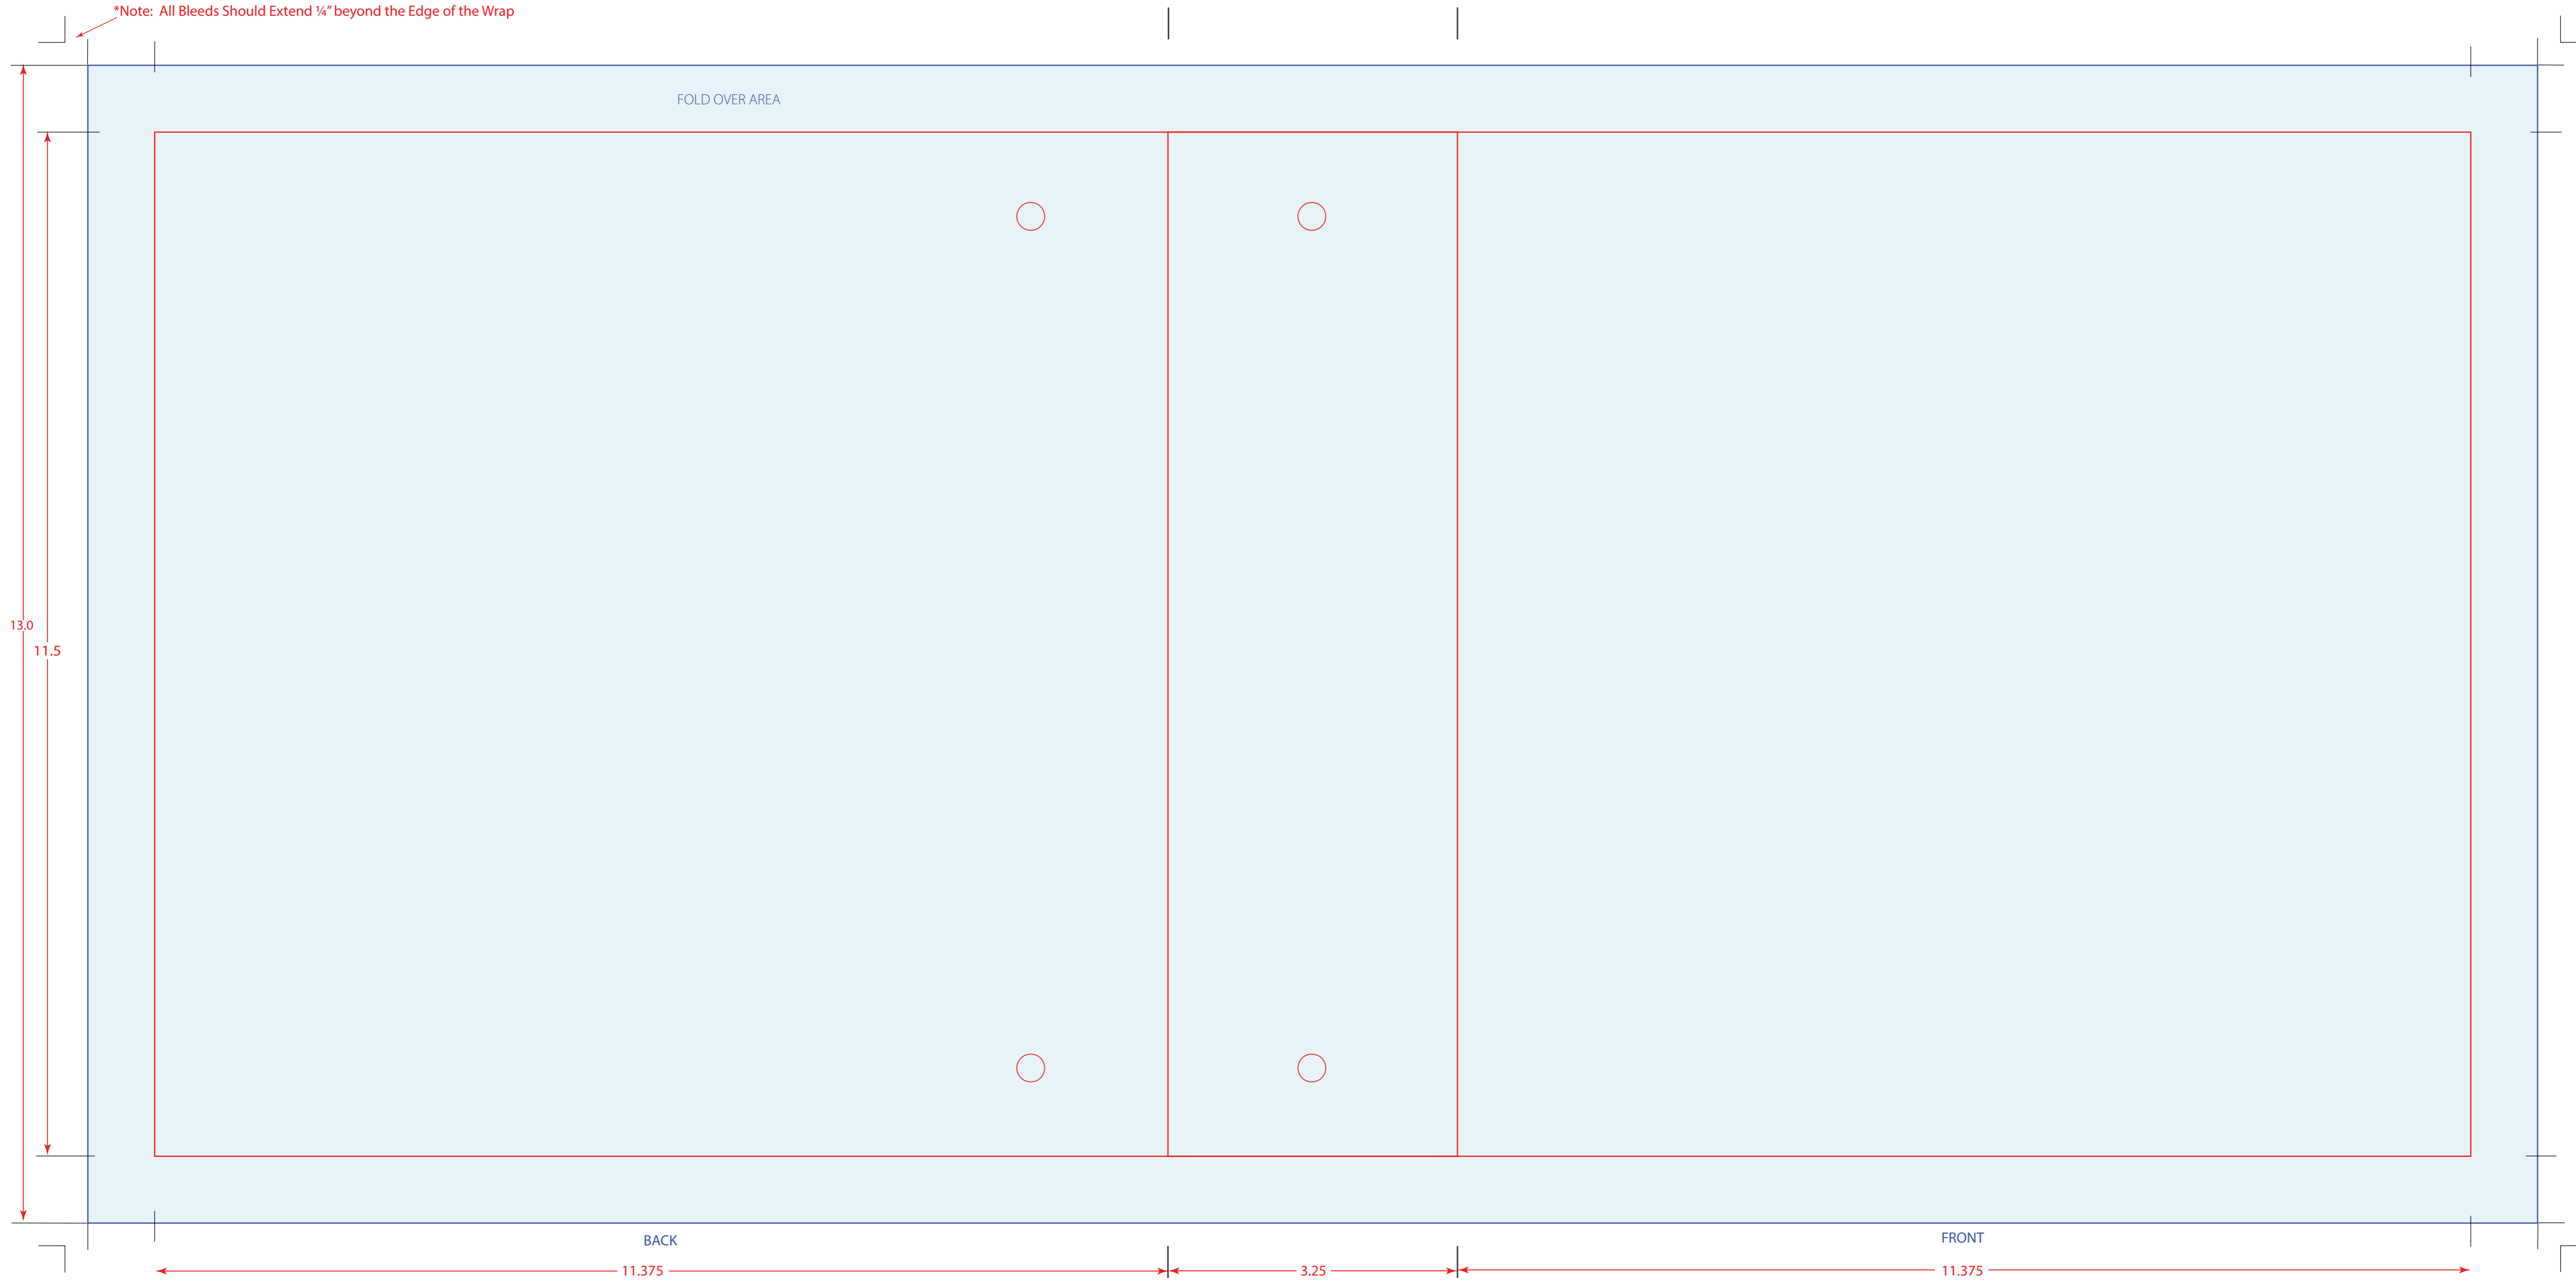

EURO HINGE TE 2in STRAIGHT D RING

*Note: All Bleeds Should Extend 1/4" beyond the Edge of the Wrap

EURO HINGE TURNED EDGE
BINDER DIMENSION FOR
2 in STRAIGHT D RING

FINISHED TRIM FOR WRAP: 13 x 27.5"
FINISHED TRIM FOR LINER: 11.125 x 25.625"
BOARD: 11.5 x 26"

— Template
- - - - - Liner

When working in Adobe Illustrator
Place artwork on "YOUR ART HERE" layer
Turned edge layer optional for art