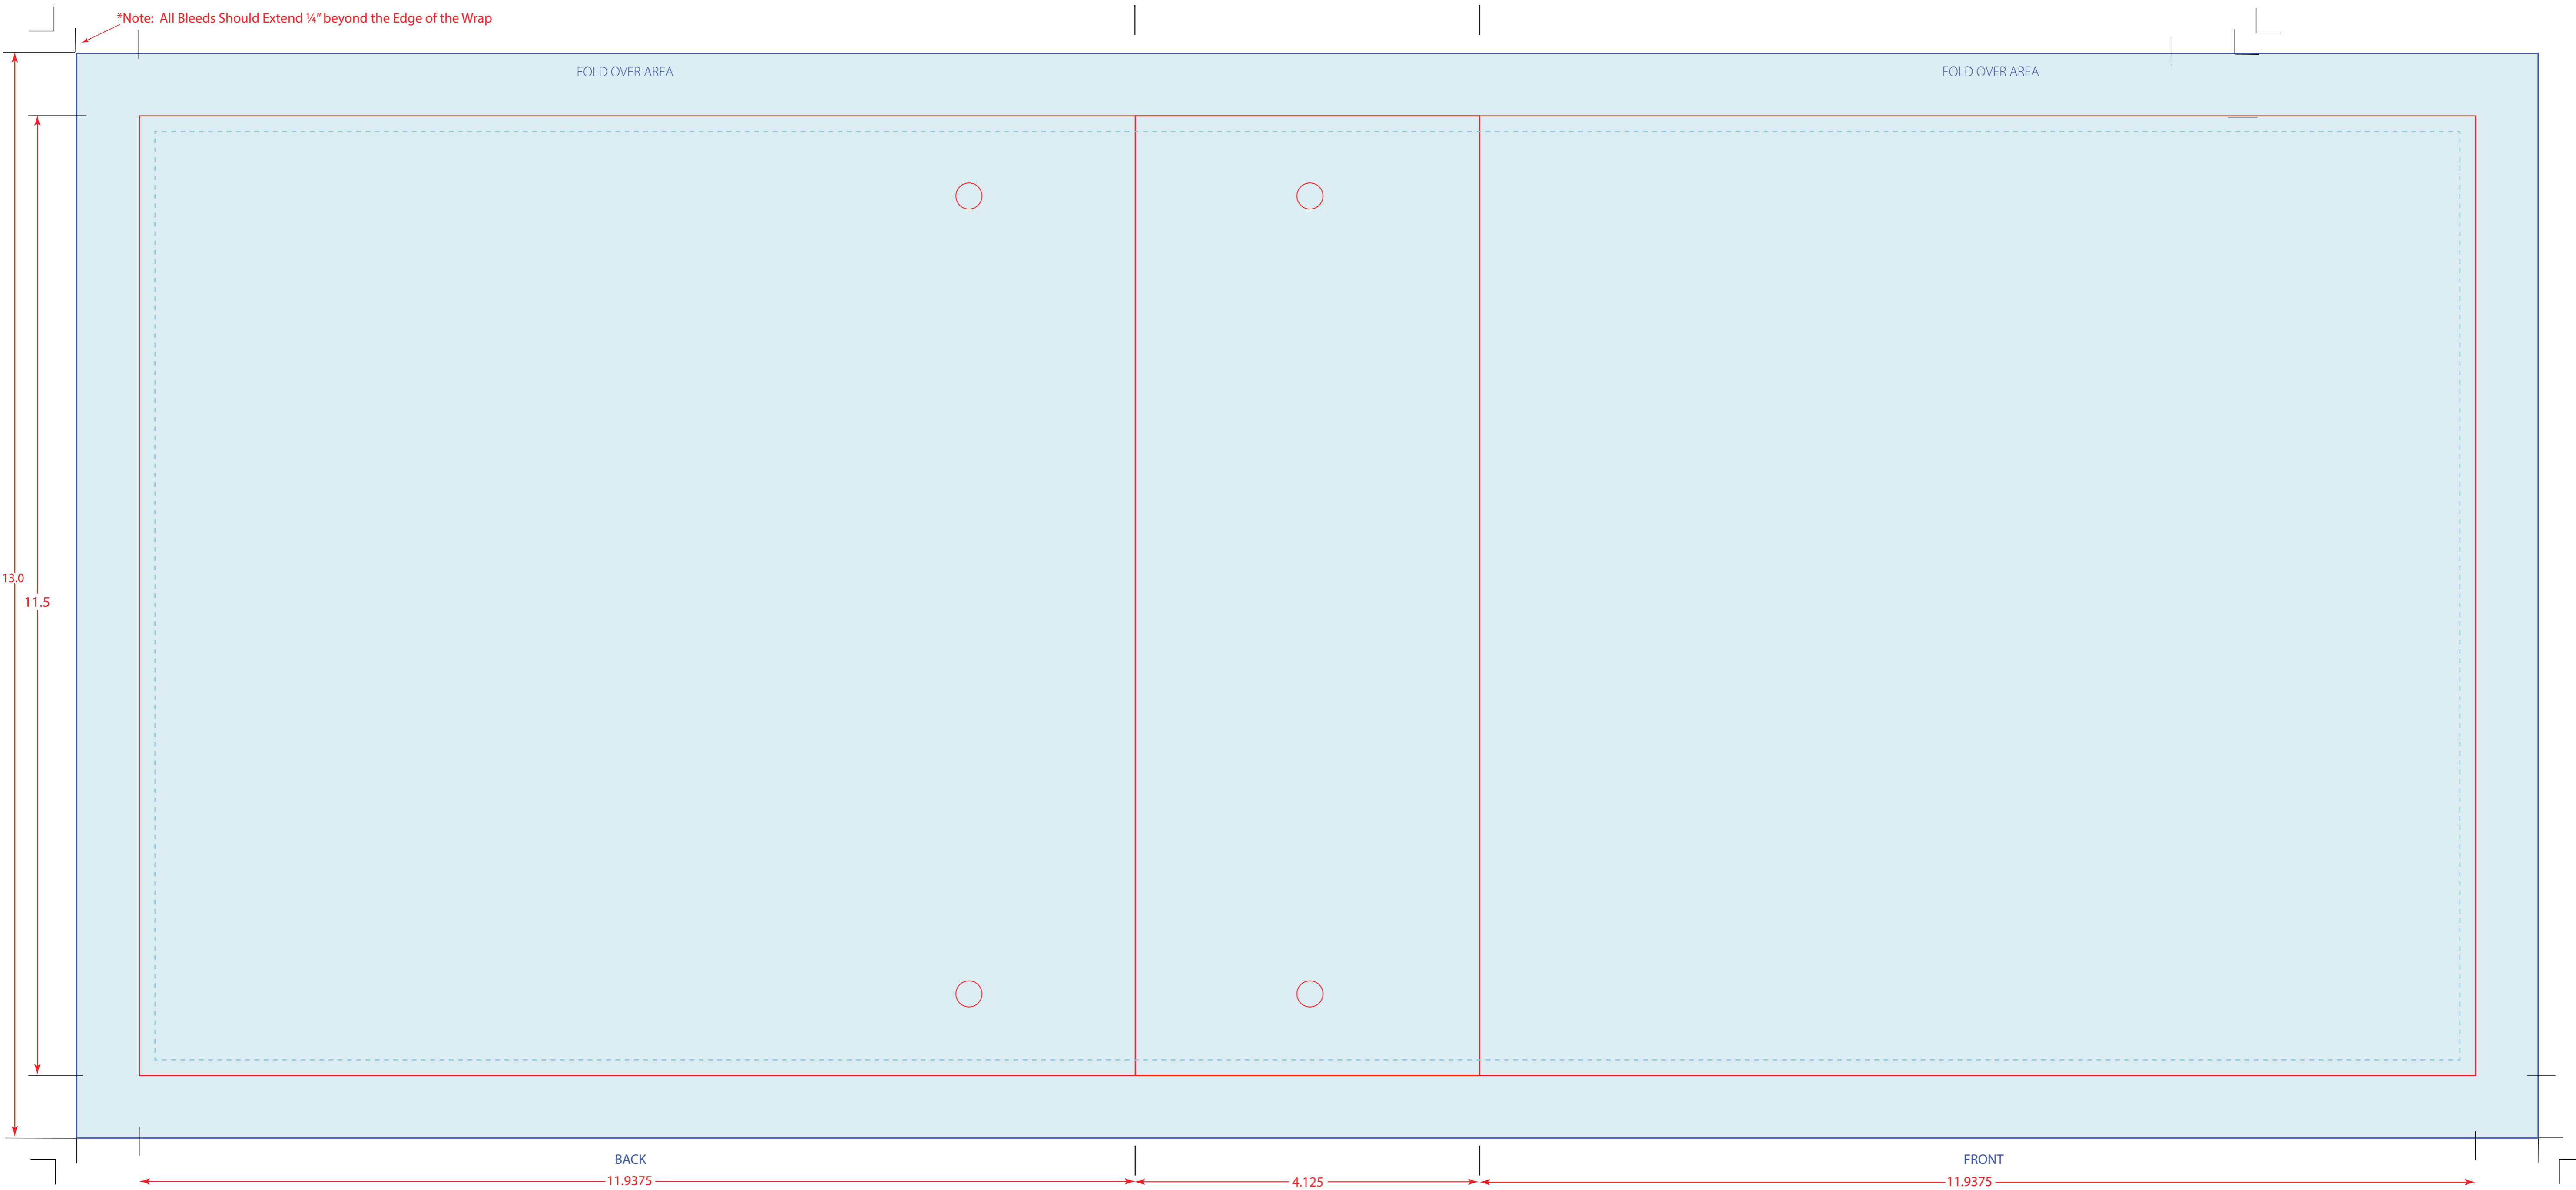

\*Note: All Bleeds Should Extend 1/4" beyond the Edge of the Wrap

EURO HINGE TURNED EDGE  
BINDER DIMENSION  
3" STRAIGHT D RING

FINISHED TRIM FOR WRAP: 13 x 29.5"  
FINISHED TRIM FOR LINER: 11.125 x 27.625"  
BOARD: 11.5 x 28"

— Template  
- - - - - Liner

When working in Adobe Illustrator  
Place artwork on "YOUR ART HERE" layer  
Turned edge layer optional for art