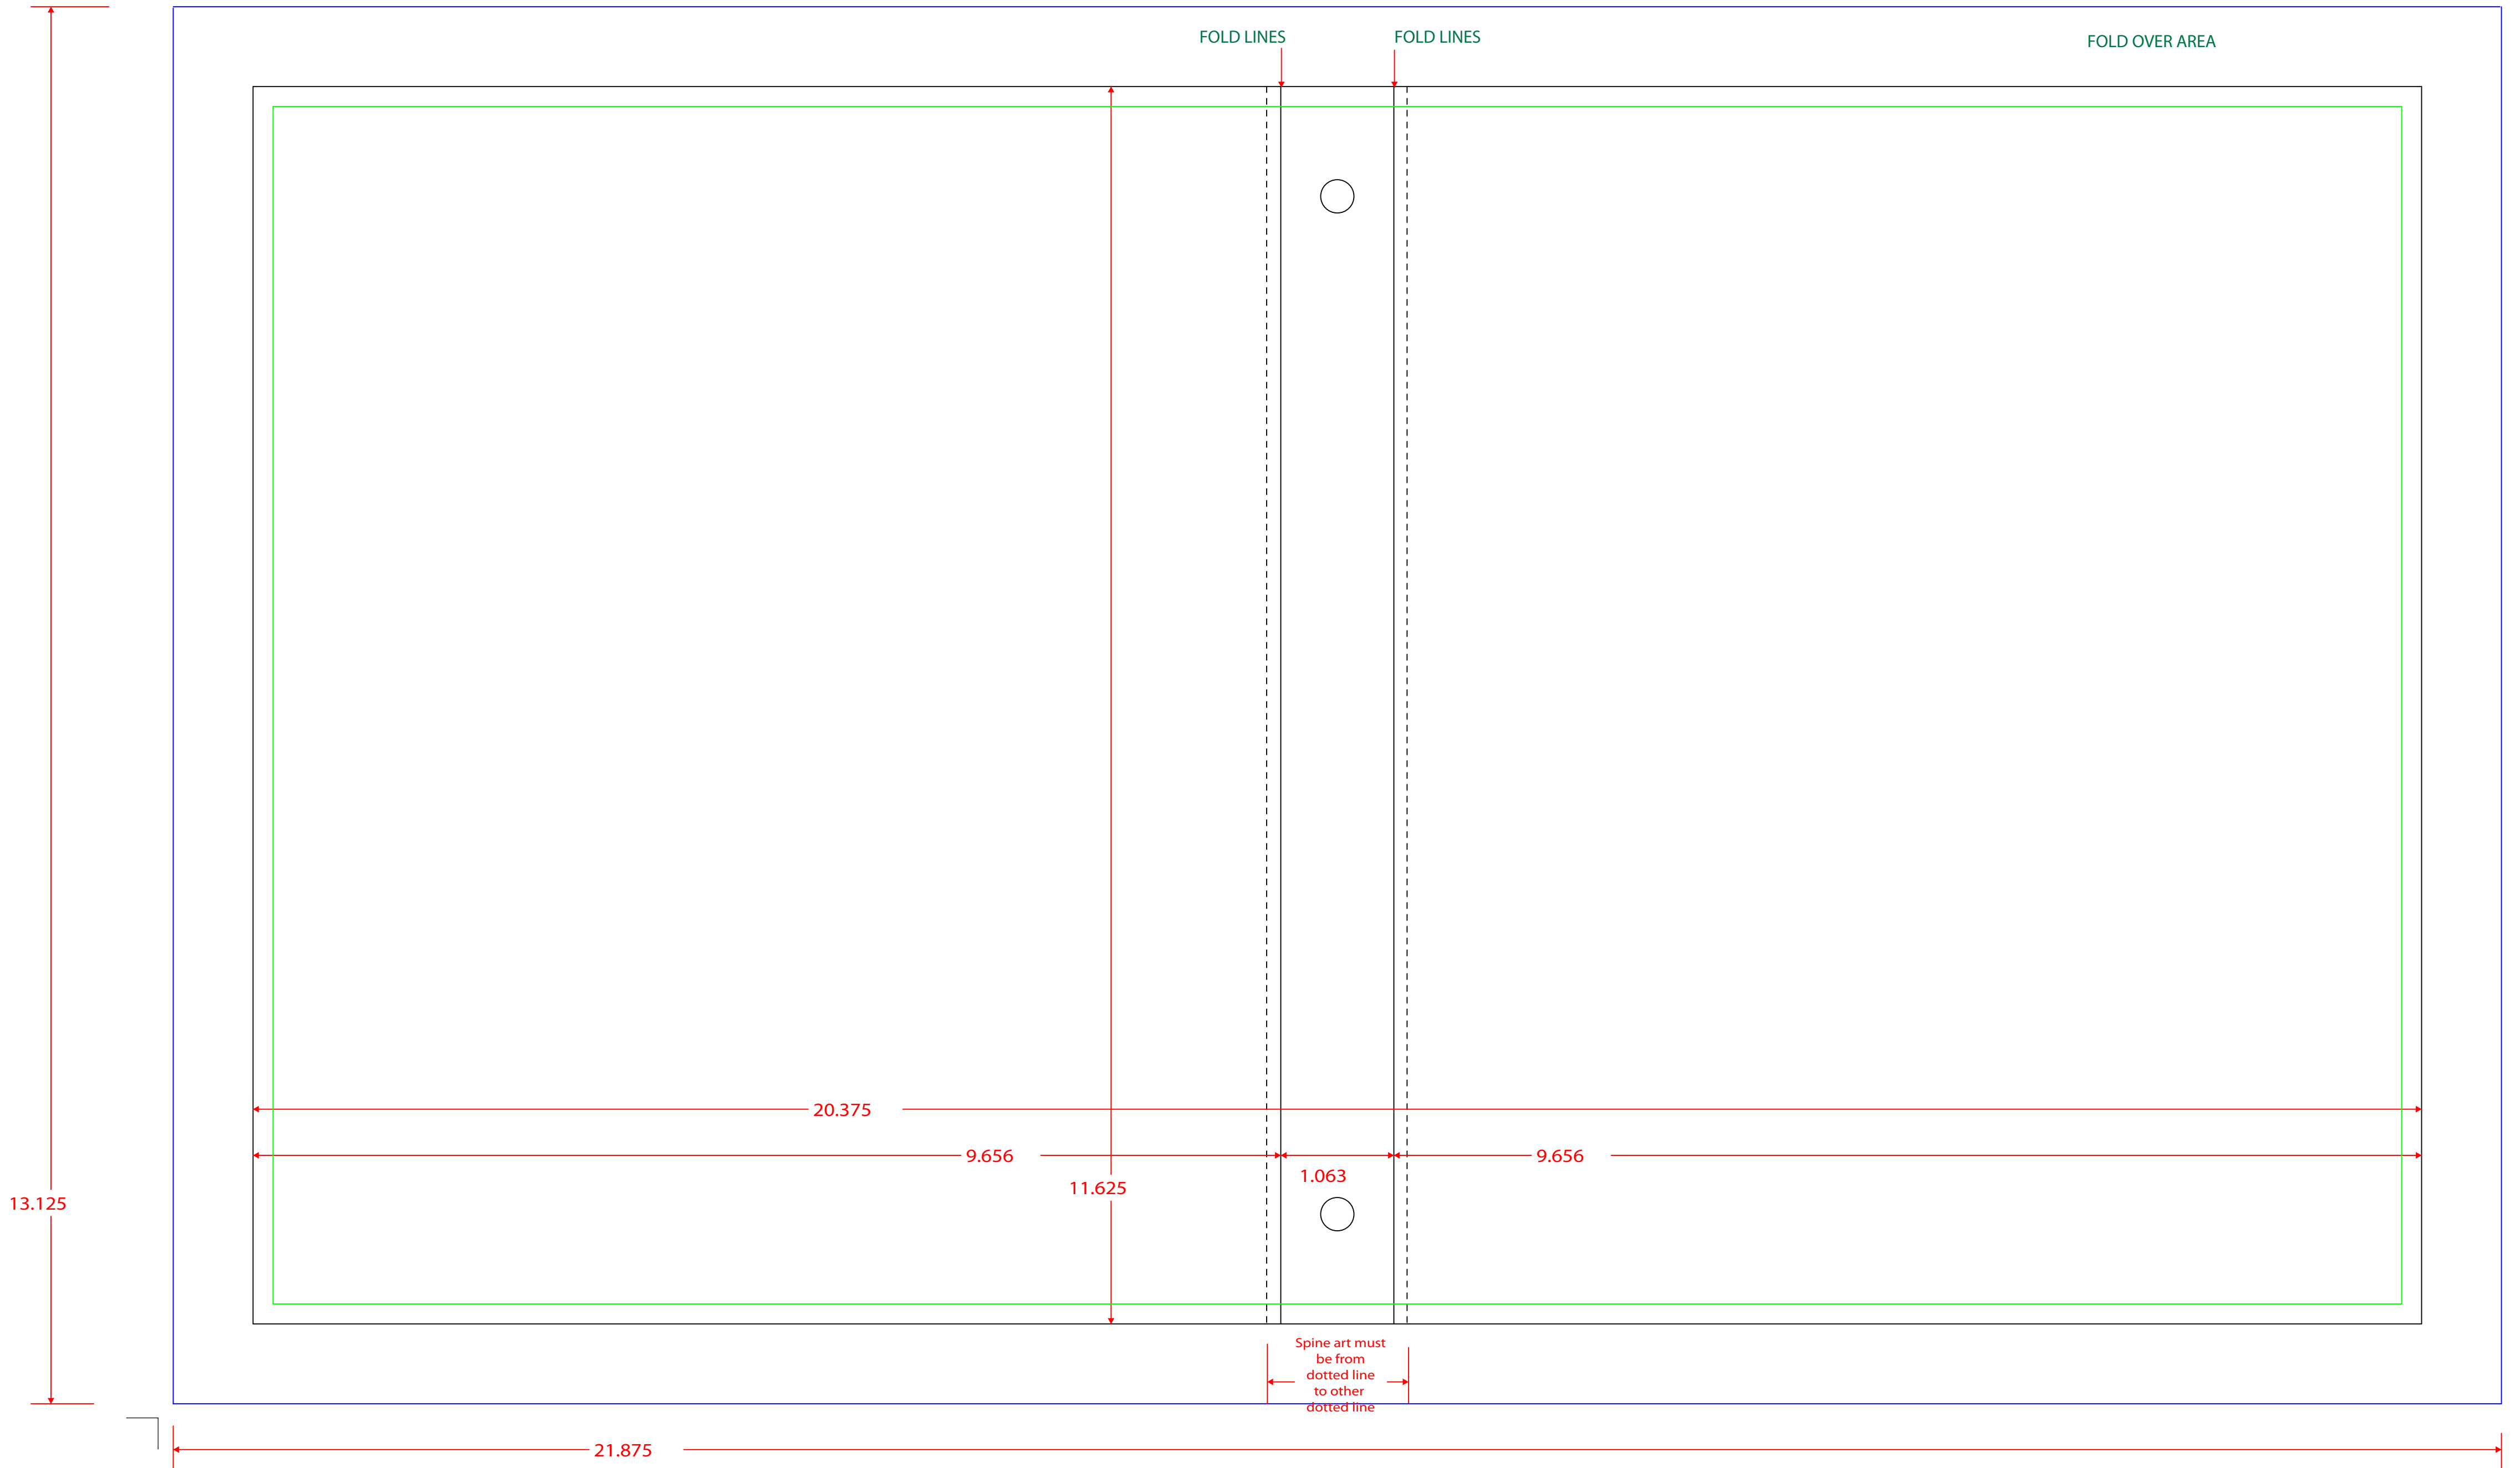

Bleeds should extend .125" beyond the outer edges of the cover material

ART PREPARATION GUIDELINES:

- Preferred format: Adobe Illustrator
- Provide Native Art file AND .pdf file
- Convert all live text to outlines
- Provide PMS colors if applicable
- Bleeds must extend 1/8" beyond cover material size
- Place art on the ART layer
- Please note that adjustments to artwork may incur additional art composition charges