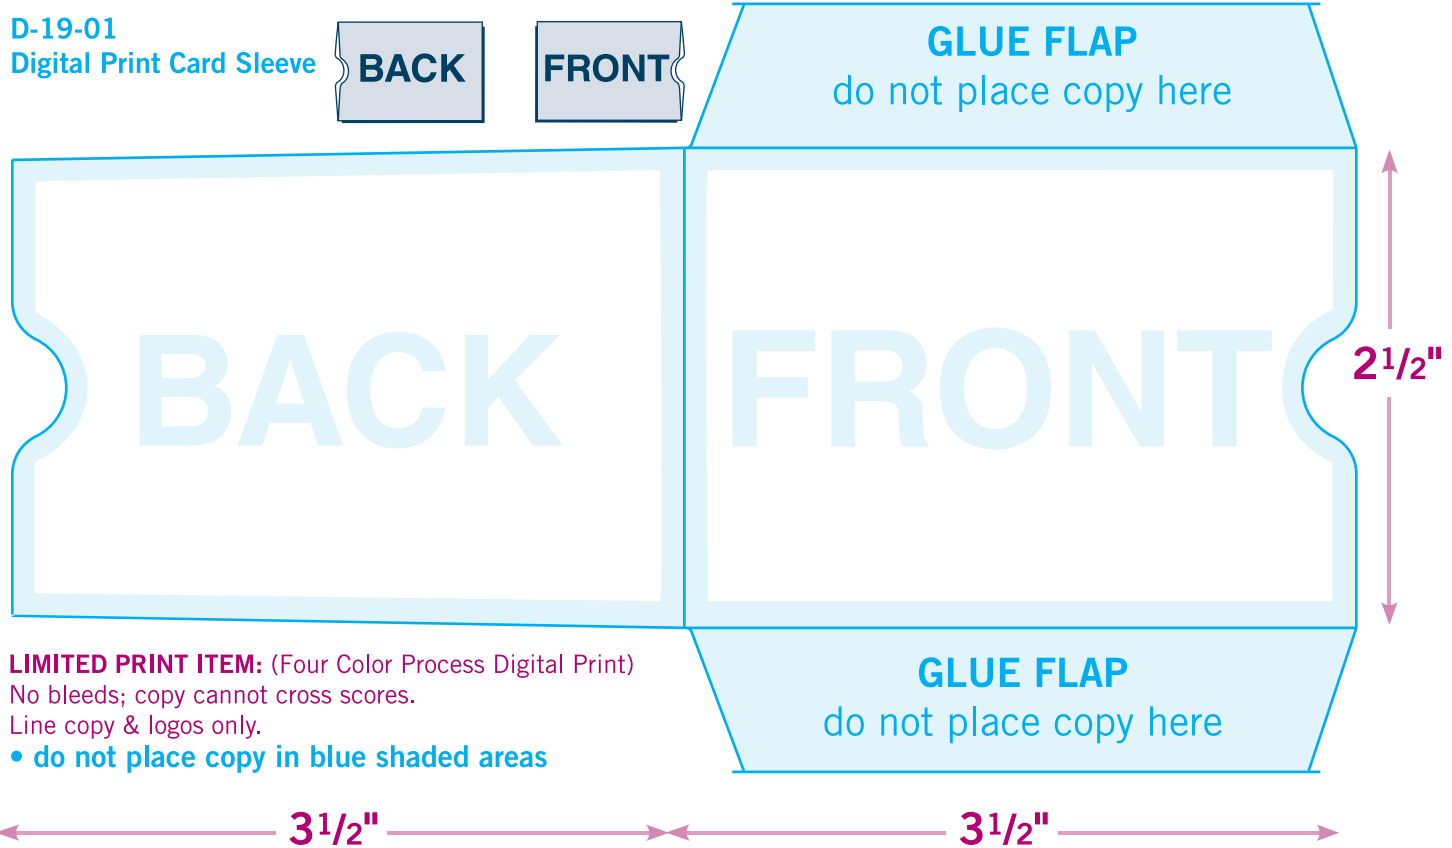

D-19-01
Digital Print Card Sleeve

LIMITED PRINT ITEM: (Four Color Process Digital Print)
No bleeds; copy cannot cross scores.
Line copy & logos only.
• do not place copy in blue shaded areas

Verdant Meadows
Golf & Country Club

818.555.7712
VerdantMeadowsGolf.com

Item 50-D-55-019
Printed 4CP (limited print)
on 80# Smooth White Stock
asi/45855

ARTWORK
EXAMPLE

a Gift for You