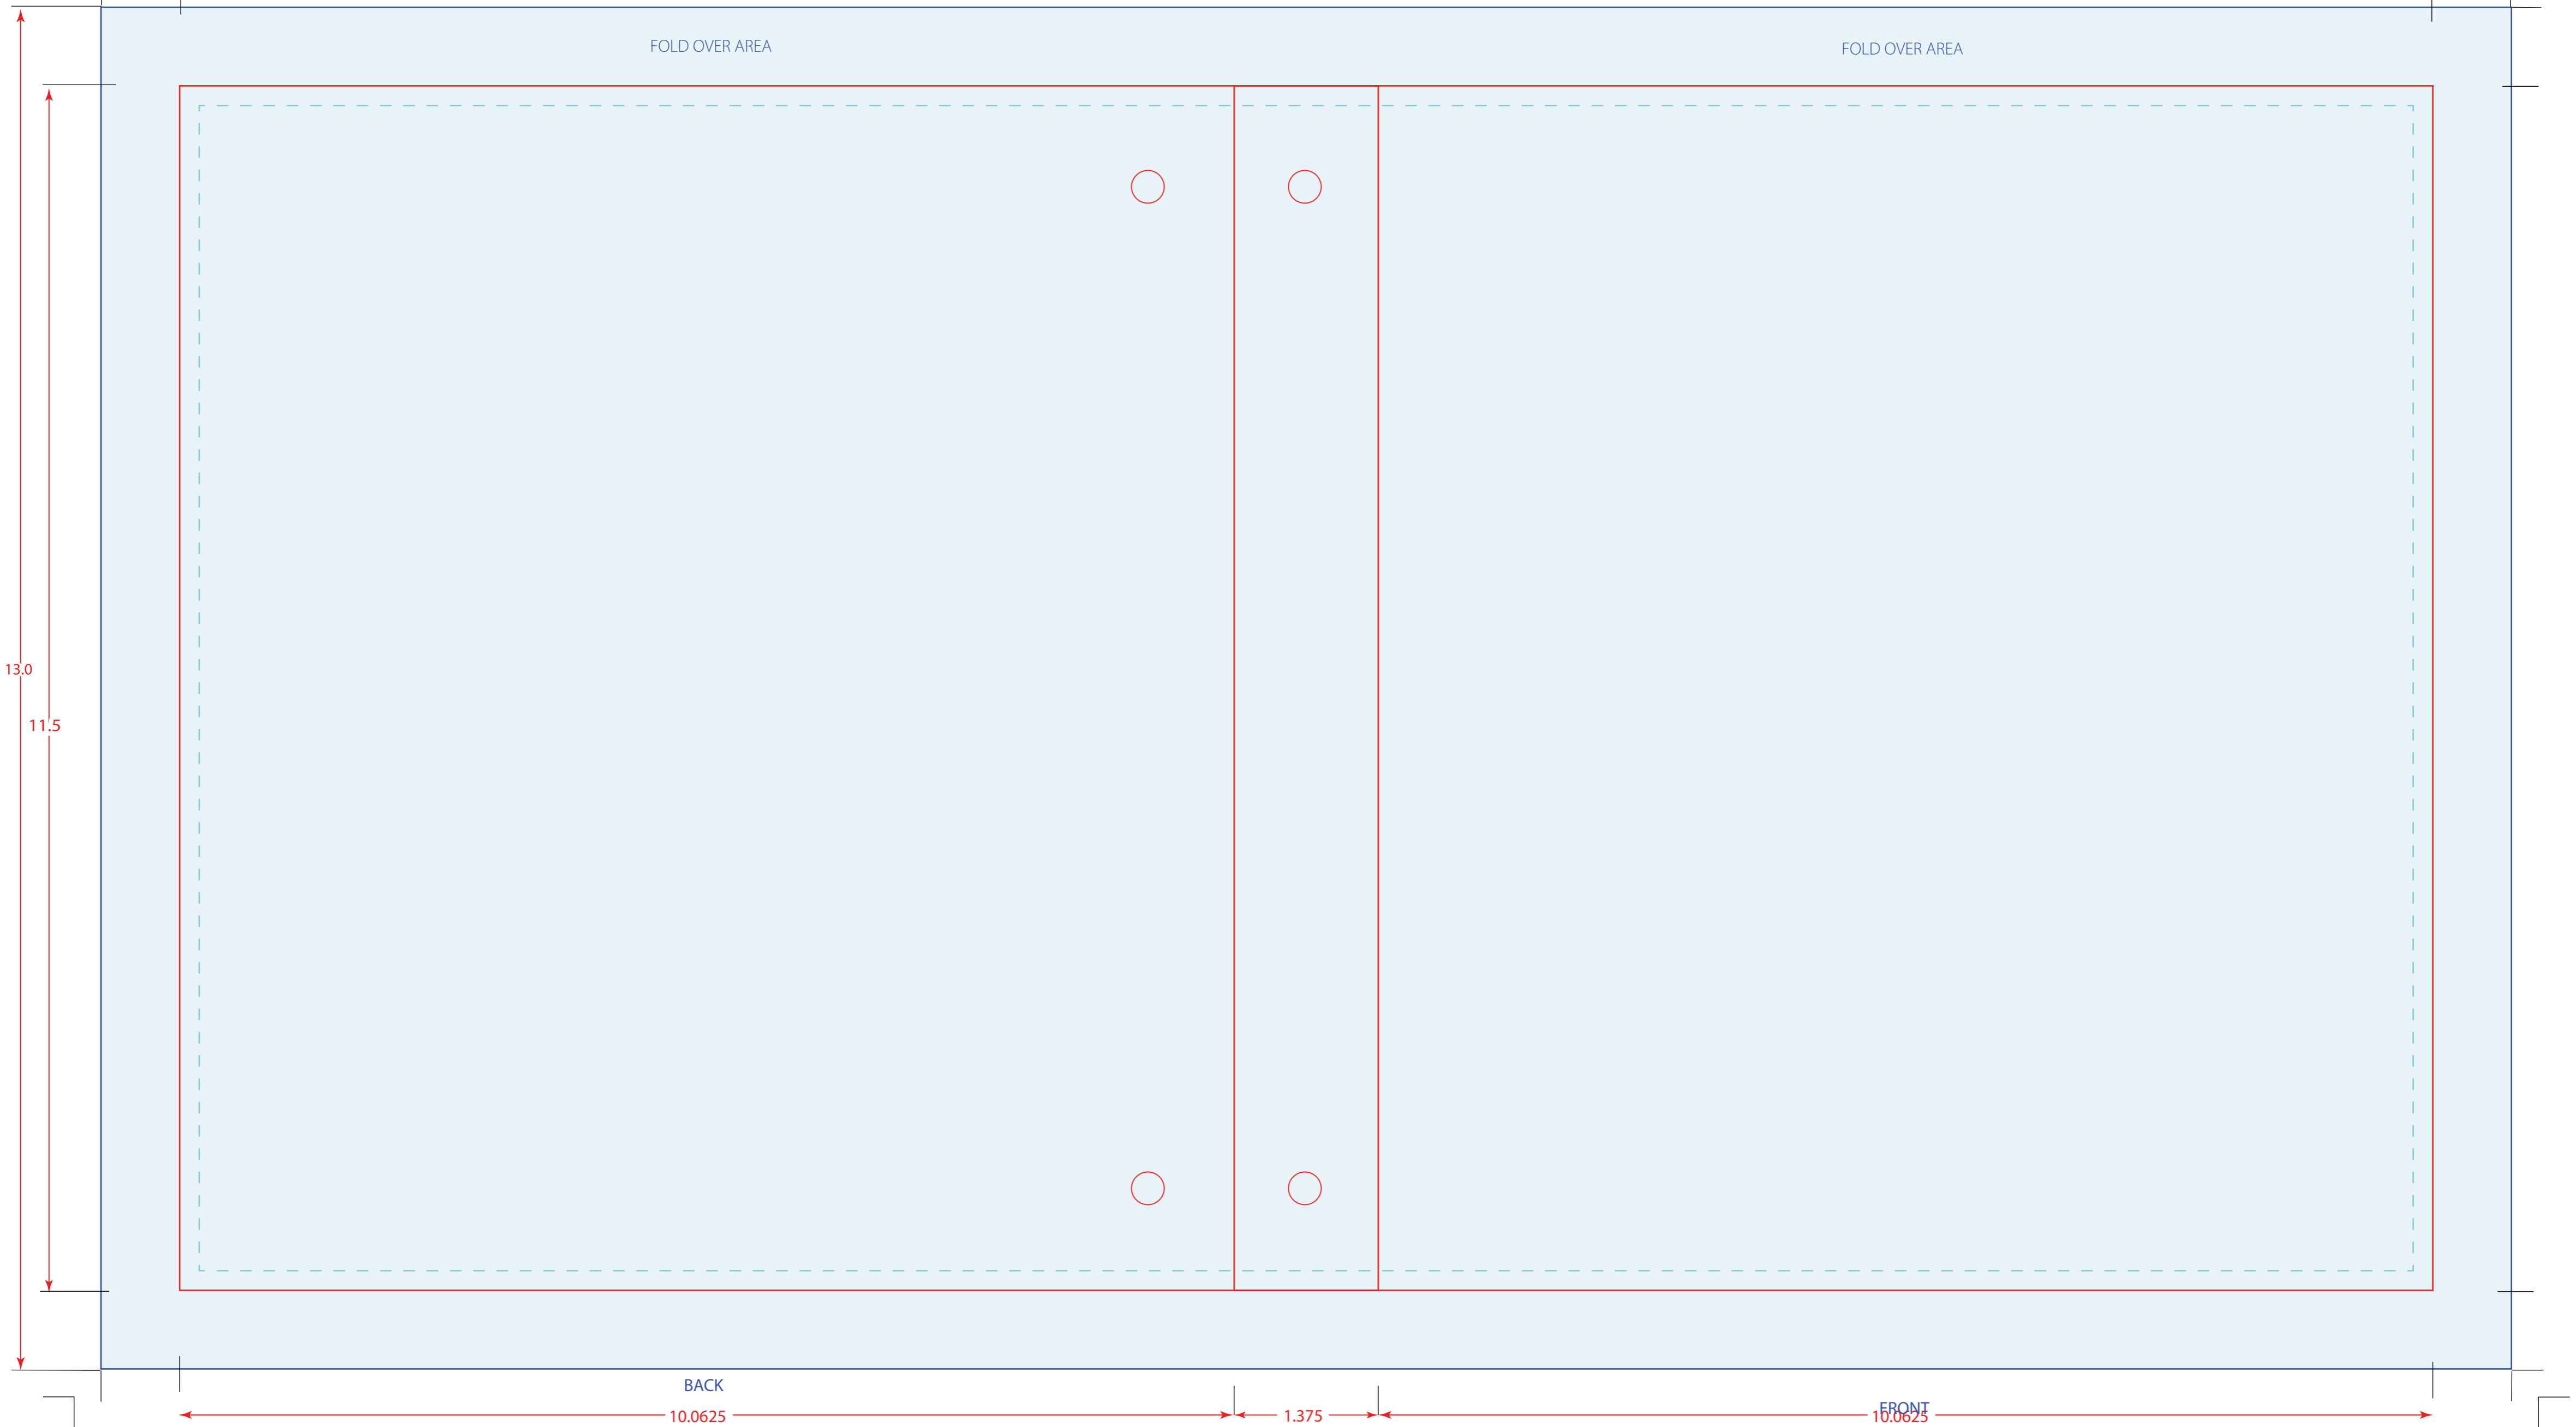

EURO HINGE TE .75in STRAIGHT D

*Note: All Bleeds Should Extend 1/4" beyond the Edge of the Wrap

FOLD OVER AREA

FOLD OVER AREA

EURO HINGE TURNED EDGE
BINDER DIMENSION
3/4" STRAIGHT "D" CAPACITY

FINISHED TRIM FOR WRAP: 13 x 23"
FINISHED TRIM FOR LINER: 11.125 x 21.5"
BOARD: 11.5 x 21.5"

— Template
- - - Liner

When working in Adobe Illustrator
Place artwork on "YOUR ART HERE" layer
Turned edge layer optional for art