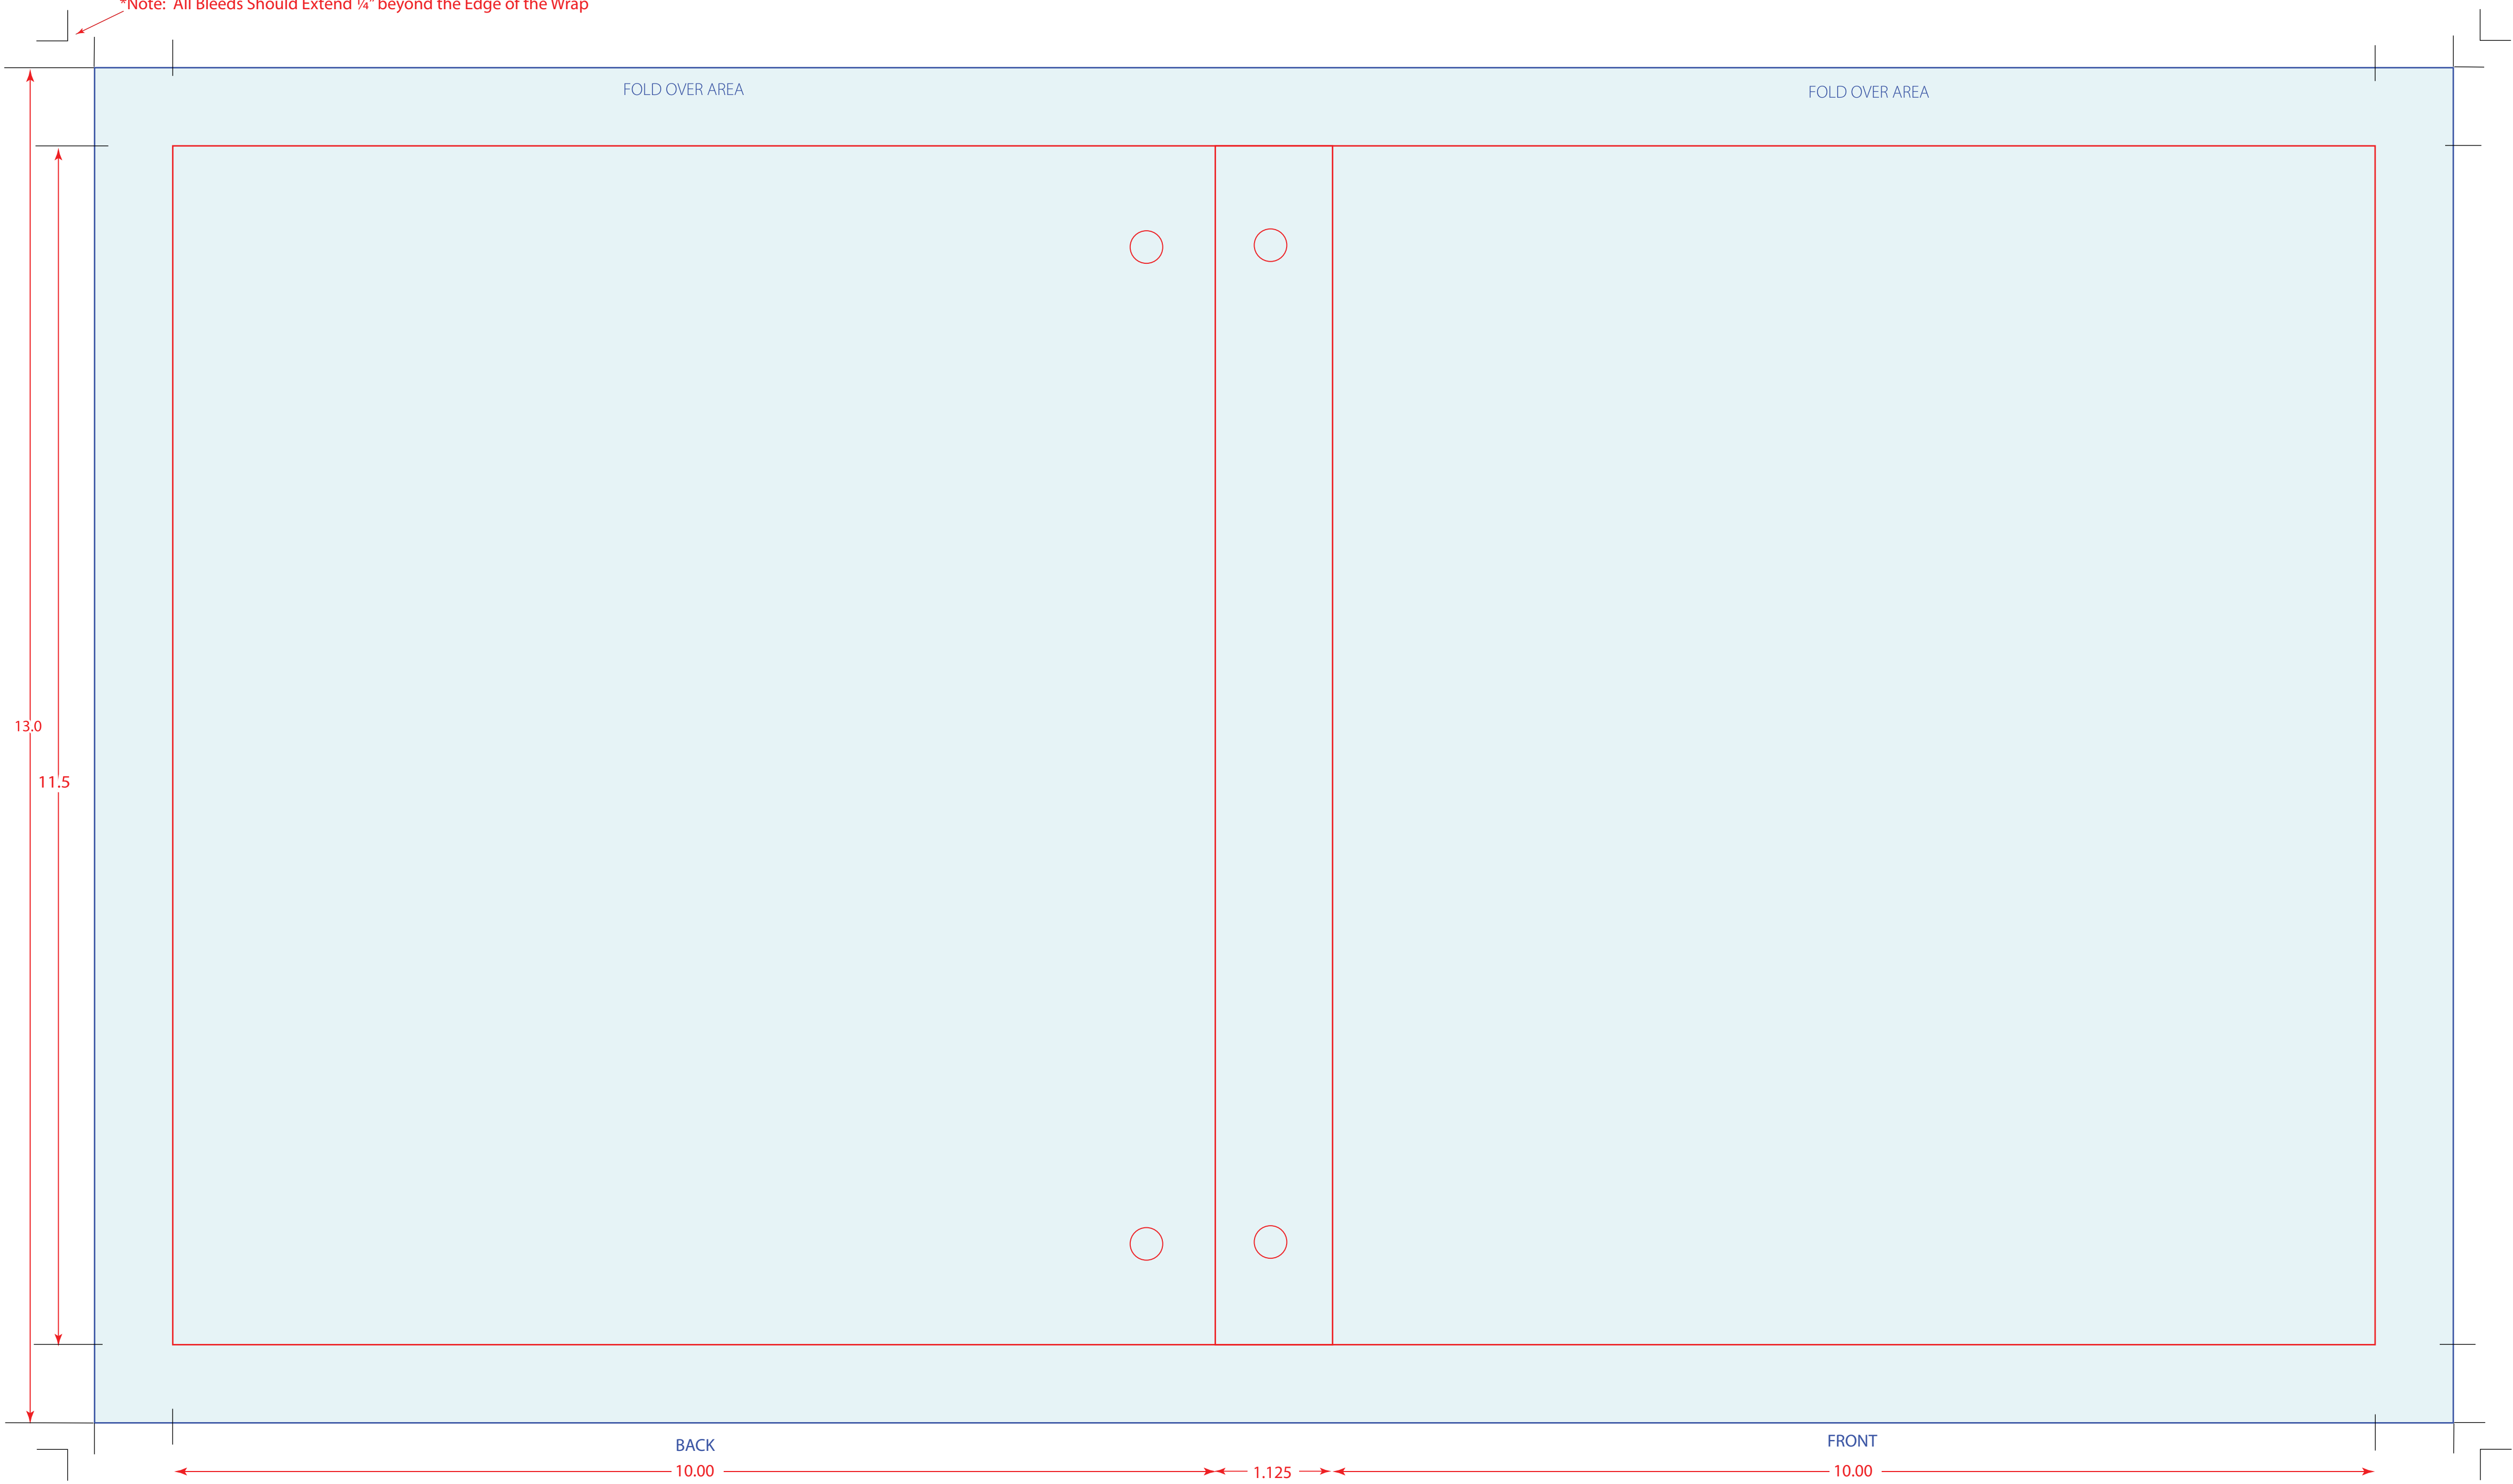

EURO HINGE TE .75" CAPACITY

*Note: All Bleeds Should Extend 1/4" beyond the Edge of the Wrap

FOLD OVER AREA

FOLD OVER AREA

13.0

11.5

BACK

10.00

1.125

FRONT

10.00

EURO HINGE TURNED EDGE
BINDER DIMENSION
3/4" CAPACITY

FINISHED TRIM FOR WRAP: 13 x 22.625"
FINISHED TRIM FOR LINER: 11.125 x 20.75"
BOARD: 11.5 x 21.125"

— Template
- - - - - Liner

When working in Adobe Illustrator
Place artwork on "YOUR ART HERE" layer
Turned edge layer optional for art