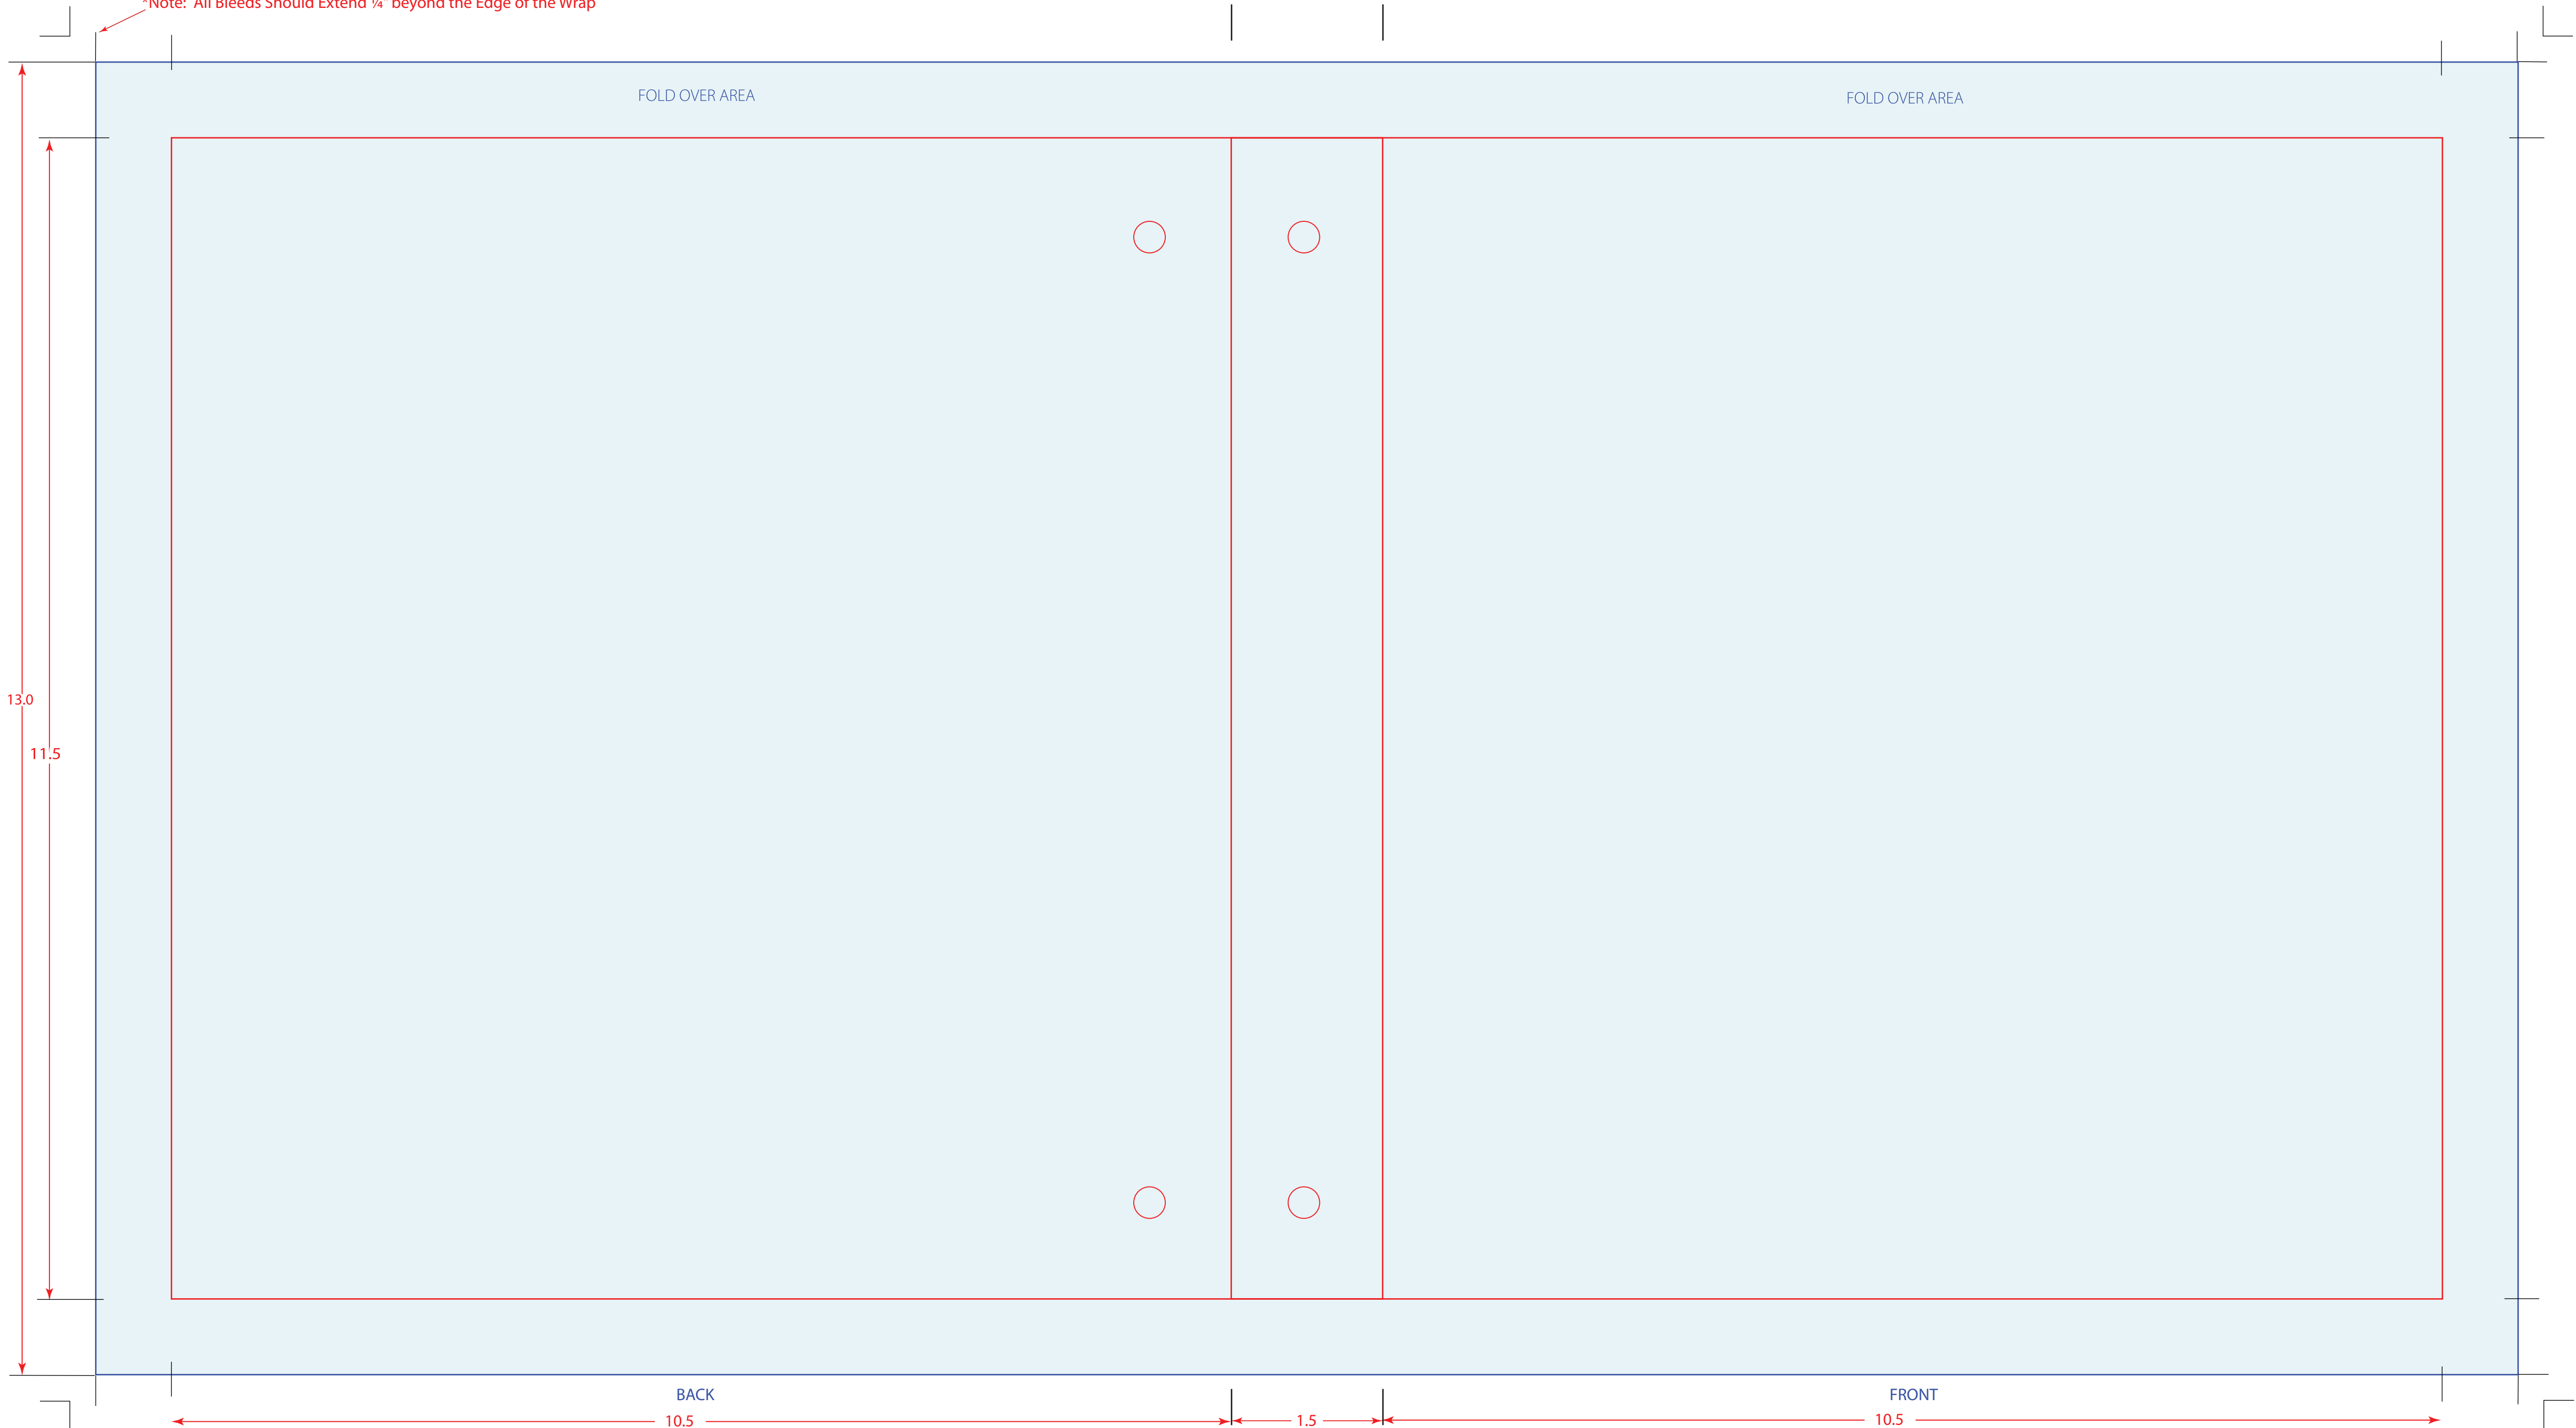

EURO HINGE TE 1in ANGLE CAP

*Note: All Bleeds Should Extend 1/4" beyond the Edge of the Wrap

FOLD OVER AREA

FOLD OVER AREA

BACK

FRONT

EURO HINGE TURNED EDGE
BINDER DIMENSION
1" ANGLE CAPACITY

FINISHED TRIM FOR WRAP: 13 x 24"
FINISHED TRIM FOR LINER: 11.125 x 21.875"
BOARD: 11.5 x 22.5"

— Template
- - - - - Liner

When working in Adobe Illustrator
Place artwork on "YOUR ART HERE" layer
Turned edge layer optional for art