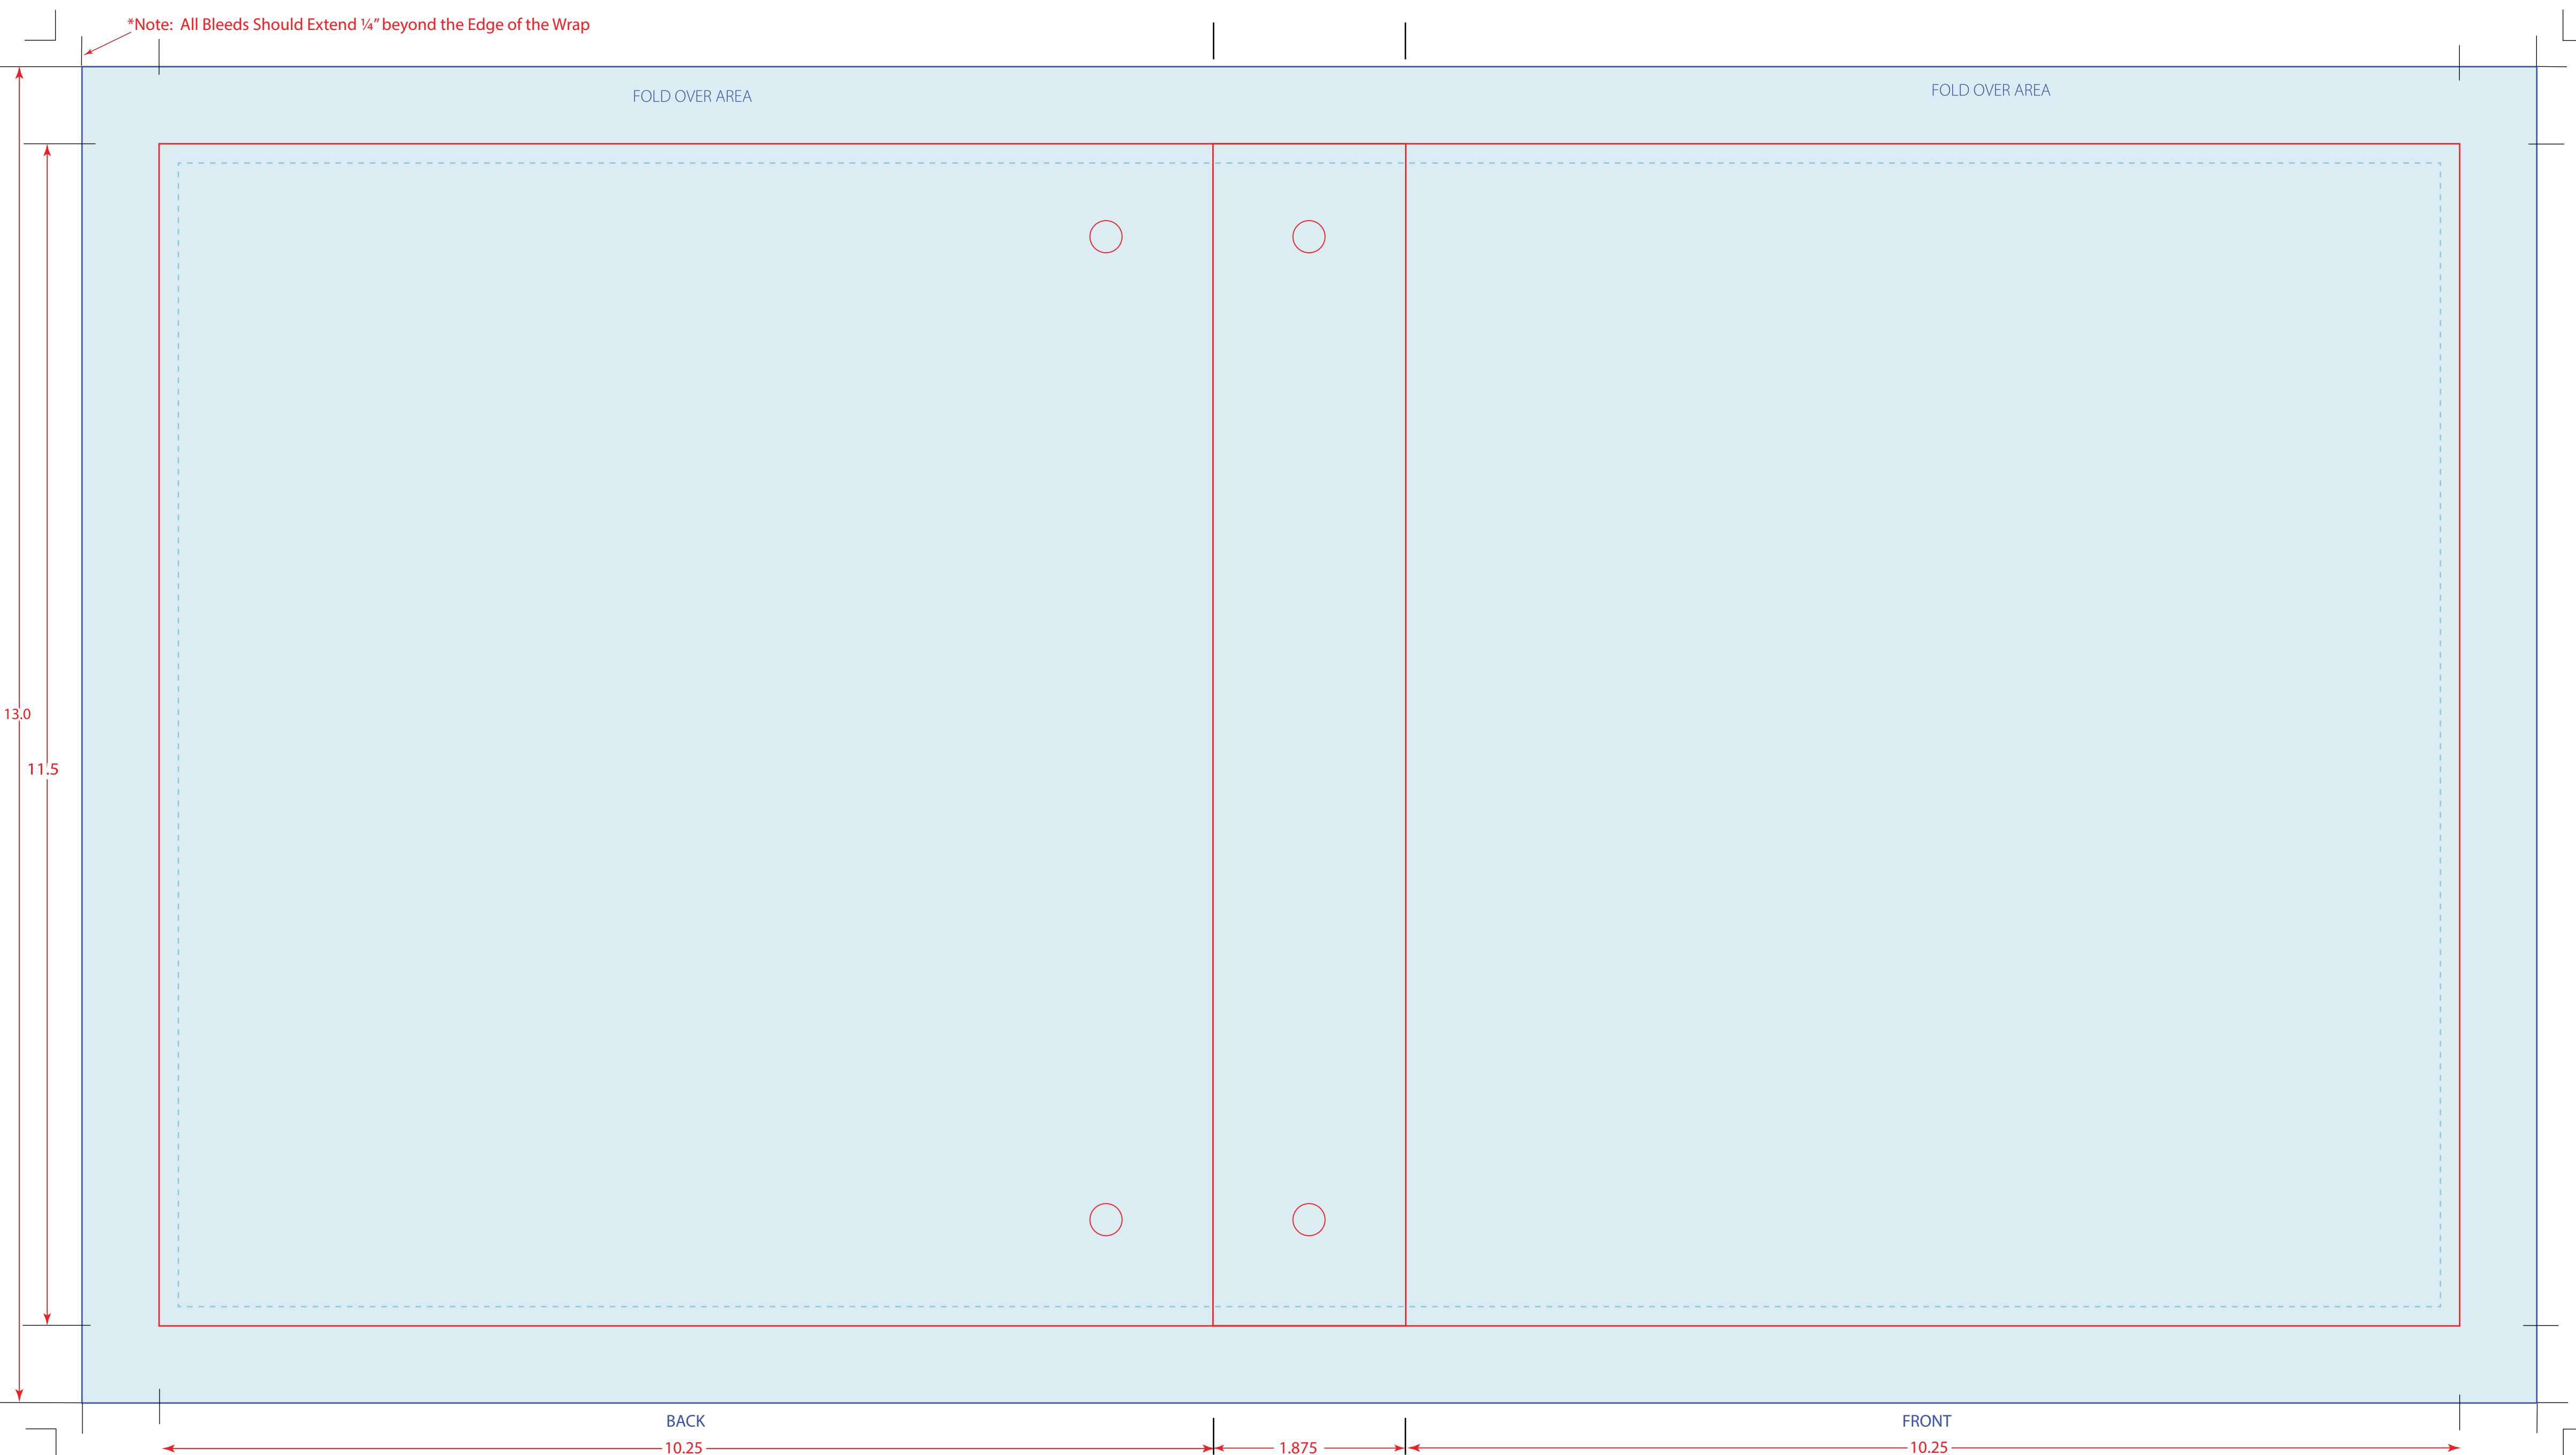

EURO HINGE TE 1in STRAIGHT D

*Note: All Bleeds Should Extend 1/4" beyond the Edge of the Wrap

13.0
11.5

FOLD OVER AREA

FOLD OVER AREA

BACK

FRONT

10.25

1.875

10.25

EURO HINGE TURNED EDGE
BINDER DIMENSION
1" STRAIGHT D

FINISHED TRIM FOR WRAP: 13 x 23.875"
FINISHED TRIM FOR LINER: 11.125 x 22"
BOARD: 11.5 x 22.375"

— Template
- - - Liner

When working in Adobe Illustrator
Place artwork on "YOUR ART HERE" layer
Turned edge layer optional for art