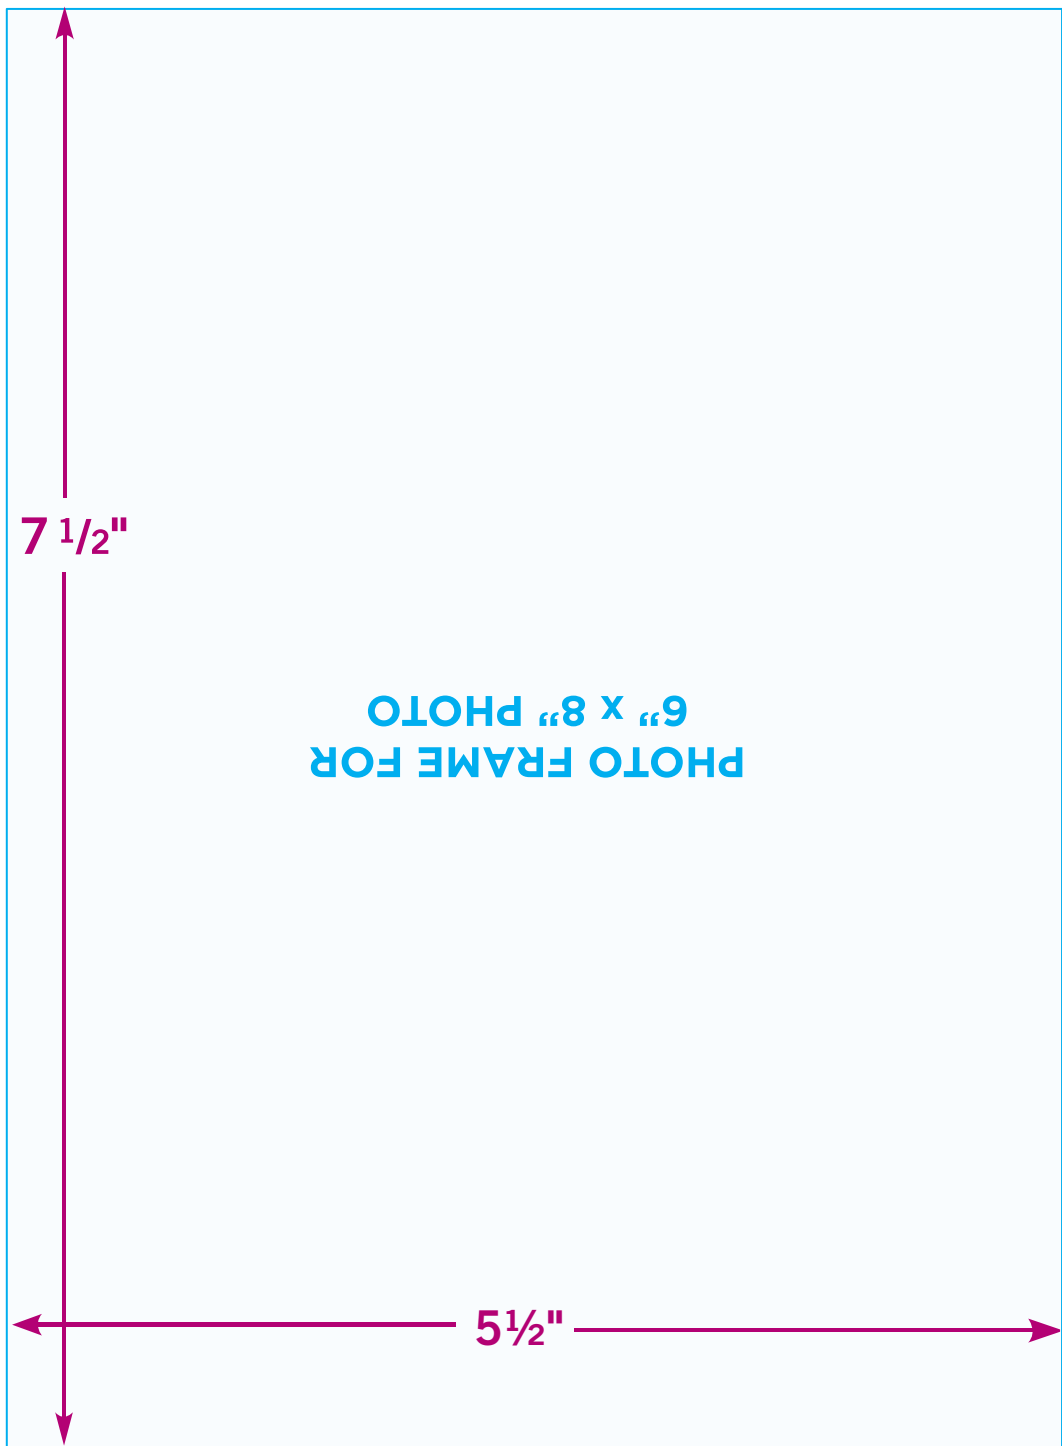

INSIDE

# INSIDE PANEL

9 1/2"

# FRONT COVER

9 1/2"

9 1/2"

BACK COVER

FRONT COVER

7 1/2"

7 1/2"