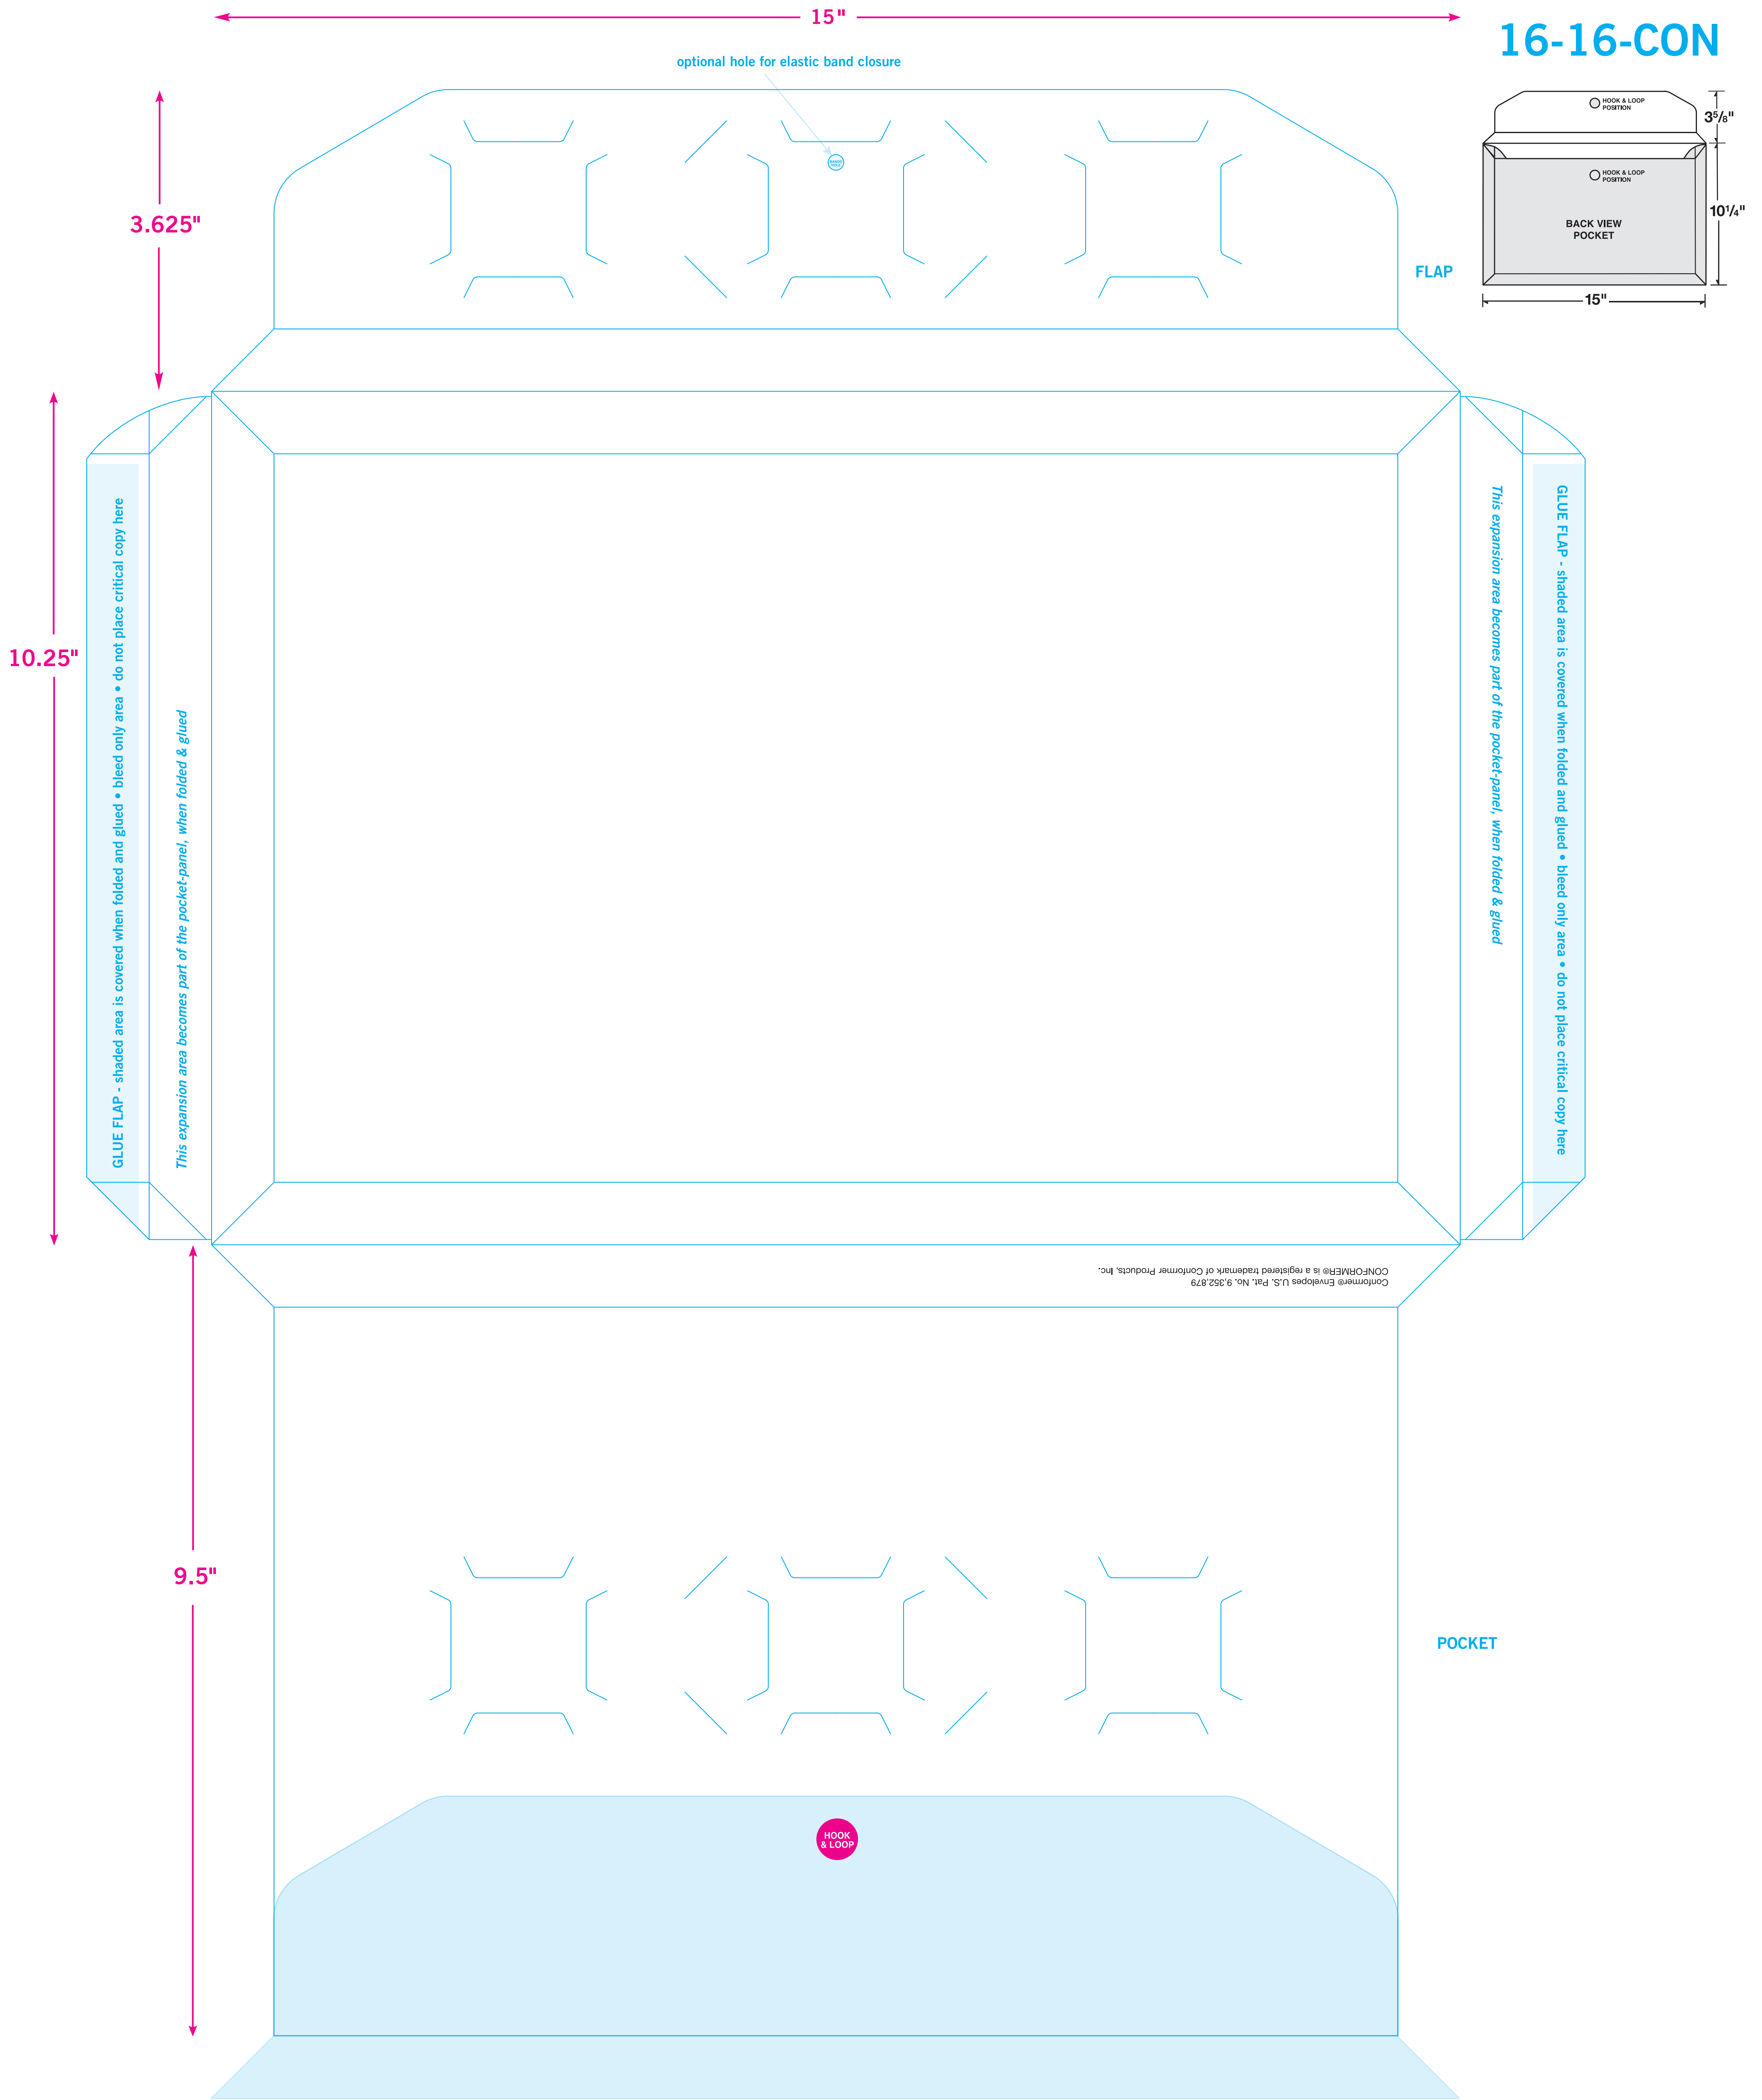

16-16-CON

Shaded area shows flap when product is folded.