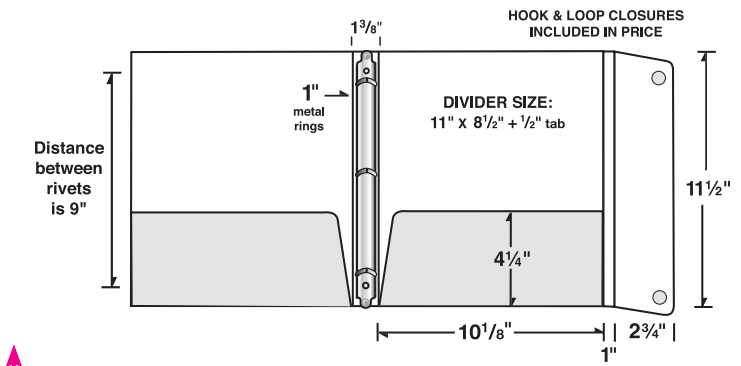

2 3/4" 1" 10 1/8" 1 3/8" 10 1/8"

88-07 Binder for 1" ring mechanisms

BACK COVER

FRONT COVER

88-07

BLEEDS: Extend 1/8" past edge of Deline

11 1/2"

GLUE FLAP - BLEED ONLY AREA do not place copy here

4 1/4"

COPY DIRECTION

GLUE FLAP - BLEED ONLY AREA do not place copy here

RIGHT POCKET

LEFT POCKET

Rivet

Rivet

HOOK & LOOP